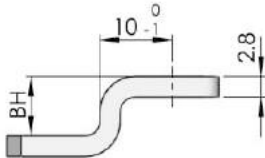

Quarter Turn Locks
Compression Locks & Latches
Handle Locks
Rod Control Locks
Electronic Locks
Canopy Locks, Handles & Door Stay
Hinges
9 Fold Accessories
Sealing Profiles
Fan Filter
Panel Fasteners
Sleeve & Termination
Wiring Accessories
Connectors

S1G Series

Downwards bend

Upwards bend

Cam code	BH	L
S1G2300	0	23
S1G2304	4	23
S1G2308	8	23
S1G2312	12	23
S1G2316	16	23
S1G2320	20	23
S1G2304	-4	23
S1G2308	-8	23
S1G2312	-12	23
S1G2316	-16	23
S1G2320	-23	23