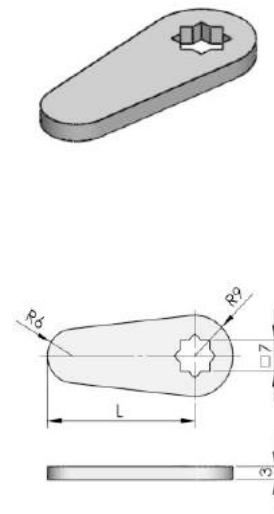

S1B2836H

Cam code	Rotation Radius
S1B2836H	28

S1BK Series

Cam code	BH	L
S1B33N4K	-4	33

S1A Series

Cam code	BH	L
S1A3500	0	35
S1A3900	0	39
S1A7200	0	72

Quarter Turn Locks

Compression Locks & Latches

Handle Locks

Rod Control Locks

Electronic Locks

Canopy Locks, Handles & Door Stay

Hinges

S1B2328H

Cam code	Rotation Radius
S1B2328H	23

S1K4513

Cam code	BH	L
S1K4513	-13	45

S1K3500

Cam code	BH	L
S1L3500	0	35

9 Fold Accessories

Sealing Profiles

Fan Filter

Panel Fasteners

Sleeve & Termination