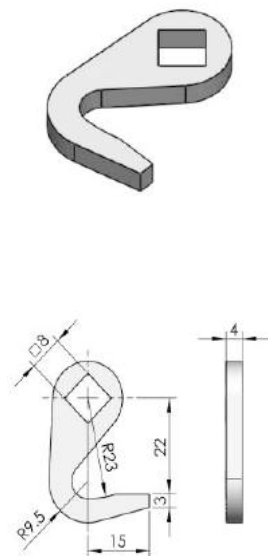

S1B2836H

Cam code	Rotation Radius
S1B2836H	28

S1BK Series

Cam code	BH	L
S1B33N4K	-4	33

S1A Series

Cam code	BH	L
S1A3500	0	35
S1A3900	0	39
S1A7200	0	72

Quarter Turn Locks

Compression Locks & Latches

Handle Locks

Rod Control Locks

Electronic Locks

Canopy Locks, Handles & Door Stay

Hinges

S1B2328H

Cam code	Rotation Radius
S1B2328H	23

S1K4513

Cam code	BH	L
S1K4513	-13	45

S1K3500

Cam code	BH	L
S1L3500	0	35

9 Fold Accessories

Sealing Profiles

Fan Filter

Panel Fasteners

Sleeve & Termination