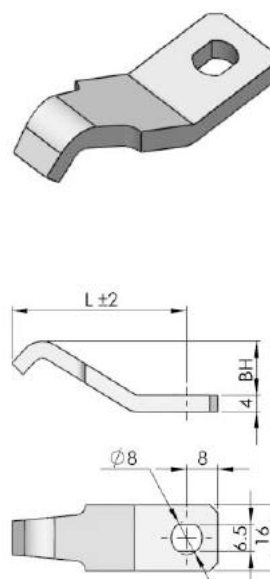

S1B2836H

Cam code	Rotation Radius
S1B2836H	28

S1BK Series

Cam code	BH	L
S1B33N4K	-4	33

S1A Series

Cam code	BH	L
S1A3500	0	35
S1A3900	0	39
S1A7200	0	72

Quarter Turn Locks

Compression Locks & Latches

Handle Locks

Rod Control Locks

Electronic Locks

Canopy Locks, Handles & Door Stay

Hinges

S1B2328H

Cam code	Rotation Radius
S1B2328H	23

S1K4513

Cam code	BH	L
S1K4513	-13	45

S1K3500

Cam code	BH	L
S1L3500	0	35

9 Fold Accessories

Sealing Profiles

Fan Filter

Panel Fasteners

Sleeve & Termination