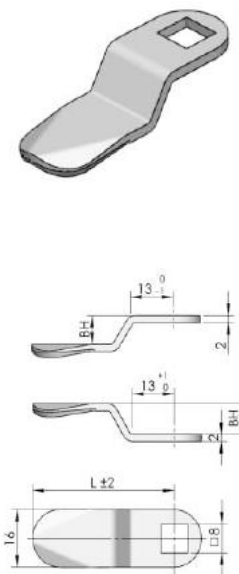

S1B2836H

Cam code	Rotation Radius
S1B2836H	28

S1BK Series

Cam code	BH	L
S1B33N4K	-4	33

S1A Series

Cam code	BH	L
S1A3500	0	35
S1A3900	0	39
S1A7200	0	72

Quarter Turn Locks

Compression Locks & Latches

Handle Locks

Rod Control Locks

Electronic Locks

Canopy Locks, Handles & Door Stay

Hinges

S1B2328H

Cam code	Rotation Radius
S1B2328H	23

S1K4513

Cam code	BH	L
S1K4513	-13	45

S1K3500

Cam code	BH	L
S1L3500	0	35

9 Fold Accessories

Sealing Profiles

Fan Filter

Panel Fasteners

Sleeve & Termination