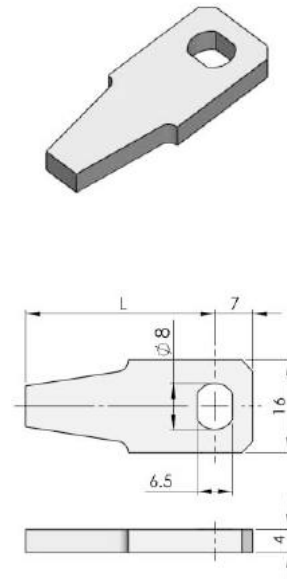

S1B2836H

Cam code	Rotation Radius
S1B2836H	28

S1BK Series

Cam code	BH	L
S1B33N4K	-4	33

S1A Series

Cam code	BH	L
S1A3500	0	35
S1A3900	0	39
S1A7200	0	72

Quarter Turn Locks

Compression Locks & Latches

Handle Locks

Rod Control Locks

Electronic Locks

Canopy Locks, Handles & Door Stay

Hinges

S1B2328H

Cam code	Rotation Radius
S1B2328H	23

S1K4513

Cam code	BH	L
S1K4513	-13	45

S1K3500

Cam code	BH	L
S1L3500	0	35

9 Fold Accessories

Sealing Profiles

Fan Filter

Panel Fasteners

Sleeve & Termination