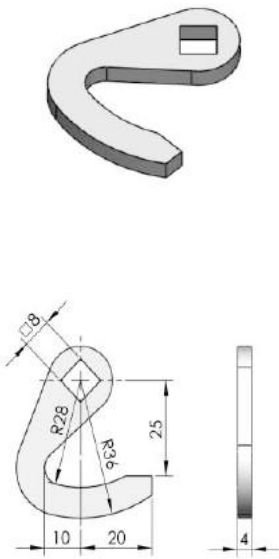

S1B2836H

Cam code	Rotation Radius
S1B2836H	28

S1BK Series

Cam code	BH	L
S1B33N4K	-4	33

S1A Series

Cam code	BH	L
S1A3500	0	35
S1A3900	0	39
S1A7200	0	72

Quarter Turn Locks

Compression Locks & Latches

Handle Locks

Rod Control Locks

Electronic Locks

Canopy Locks, Handles & Door Stay

Hinges

S1B2328H

Cam code	Rotation Radius
S1B2328H	23

S1K4513

Cam code	BH	L
S1K4513	-13	45

S1K3500

Cam code	BH	L
S1L3500	0	35

9 Fold Accessories

Sealing Profiles

Fan Filter

Panel Fasteners

Sleeve & Termination