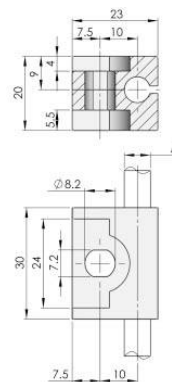

RG006-2

PA guider