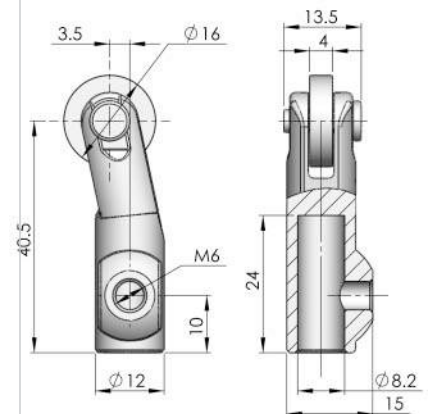

RG005-1

ZDC fix catcher, match with LG002-1/2.

RG005-2

Cam fix fastener, match with S1A1403.

RG005-3

Cam catcher, match with S1A1403.

RG006-1

Zinc plated ZDC, connect accessories, Zinc plated steel, M6 set screw.

RG006-2

PA guider

RG007

ZDC connect cover, nylon roller, match with LG001-1 and LG003.