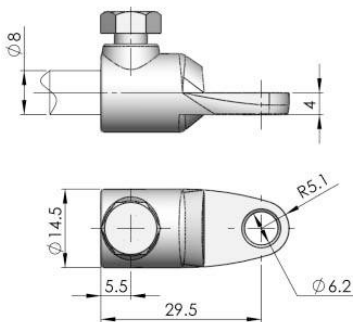

RG005-1

ZDC fix catcher, match with LG002-1/2.

RG005-2

Cam fix fastener, match with S1A1403.

RG005-3

Cam catcher, match with S1A1403.

RG006-1

Zinc plated ZDC, connect accessories, Zinc plated steel, M6 set screw.

RG006-2

PA guider

RG007

ZDC connect cover, nylon roller, match with LG001-1 and LG003.