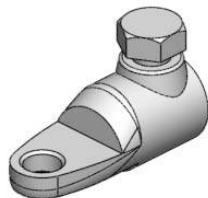

Quarter Turn Locks
Compression Locks & Latches
Handle Locks
Rod Control Locks
Electronic Locks
Canopy Locks, Handles & Door Stay
Hinges
9 Fold Accessories
Sealing Profiles
Fan Filter
Panel Fasteners
Sleeve & Termination
Wiring Accessories
Connectors

RG005-1

ZDC fix catcher, match with LG002-1/2.

RG005-2

Cam fix fastener, match with S1A1403.

RG005-3

Cam catcher, match with S1A1403.

RG006-1

Zinc plated ZDC, connect accessories, Zinc plated steel, M6 set screw.

RG006-2

PA guider

RG007

ZDC connect cover, nylon roller, match with LG001-1 and LG003.