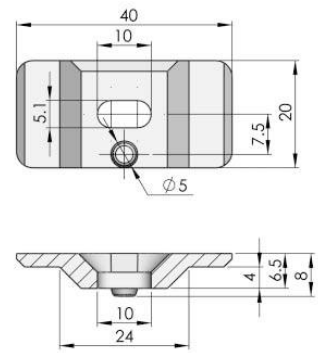

RG005-1

ZDC fix catcher, match with LG002-1/2.

RG005-2

Cam fix fastener, match with S1A1403.

RG005-3

Cam catcher, match with S1A1403.

RG006-1

Zinc plated ZDC, connect accessories, Zinc plated steel, M6 set screw.