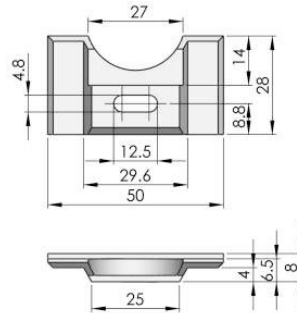

RG005-1

ZDC fix catcher, match with LG002-1/2.

RG005-2

Cam fix fastener, match with S1A1403.

RG005-3

Cam catcher, match with S1A1403.

RG006-1

Zinc plated ZDC, connect accessories, Zinc plated steel, M6 set screw.