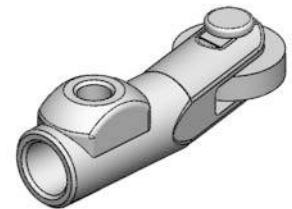

Quarter Turn Locks
Compression Locks & Latches
Handle Locks
Rod Control Locks
Electronic Locks
Canopy Locks, Handles & Door Stay
Hinges
9 Fold Accessories
Sealing Profiles
Fan Filter
Panel Fasteners
Sleeve & Termination
Wiring Accessories
Connectors

RG005-1

ZDC fix catcher, match with LG002-1/2.

RG005-2

Cam fix fastener, match with S1A1403.

RG005-3

Cam catcher, match with S1A1403.

RG006-1

Zinc plated ZDC, connect accessories, Zinc plated steel, M6 set screw.

RG006-2

PA guider

RG007

ZDC connect cover, nylon roller, match with LG001-1 and LG003.