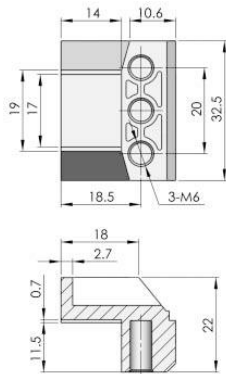

Quarter Turn Locks
Compression Locks & Latches
Handle Locks
Rod Control Locks
Electronic Locks
Canopy Locks, Handles & Door Stay
Hinges
9 Fold Accessories
Sealing Profiles
Fan Filter
Panel Fasteners
Sleeve & Termination
Wiring Accessories
Connectors

RG005-1

ZDC fix catcher, match with LG002-1/2.

RG005-2

Cam fix fastener, match with S1A1403.

RG005-3

Cam catcher, match with S1A1403.

RG006-1

Zinc plated ZDC, connect accessories, Zinc plated steel, M6 set screw.