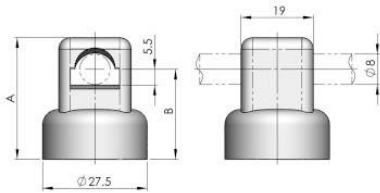

**RG002**

Black PA guide, nut inside

		Specification
32	24	M6x16
38	30	M6x20
42	34	M6x20

**RG003-1**

Black ZDC catcher, match with the rod white rivet

**RG003-2**

Black ZDC clip catcher, PA pin, fit with 2MM door

**RG003-6**

Zinc plated ZDC catcher, fixed with M6 countersunk head screw, match with locking pin flat rod.

**RG003-9**

Zinc plated ZDC Cassette fixed buckle, fixed with M6 countersunk head screw.

**RG003-11**

Zinc plated ZDC catcher, fixed with M6 countersunk head screw, match with locking pin flat rod.

Quarter Turn Locks

Compression Locks & Latches

Handle Locks

Rod Control Locks

Electronic Locks

Canopy Locks, Handles & Door Stay