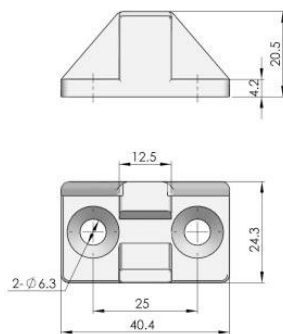

**RG002**

Black PA guide, nut inside

		Specification
32	24	M6x16
38	30	M6x20
42	34	M6x20

**RG003-1**

Black ZDC catcher, match with the rod white rivet

**RG003-2**

Black ZDC clip catcher, PA pin, fit with 2MM door

**RG003-6**

Zinc plated ZDC catcher, fixed with M6 countersunk head screw, match with locking pin flat rod.

**RG003-9**

Zinc plated ZDC Cassette fixed buckle, fixed with M6 countersunk head screw.

**RG003-11**

Zinc plated ZDC catcher, fixed with M6 countersunk head screw, match with locking pin flat rod.

Quarter Turn Locks

Compression Locks & Latches

Handle Locks

Rod Control Locks

Electronic Locks

Canopy Locks, Handles & Door Stay