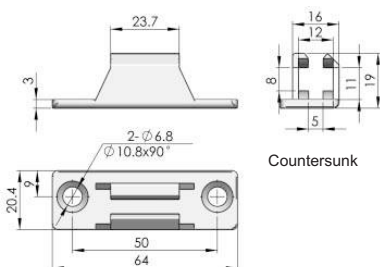

**RG002**

Black PA guide, nut inside

		Specification
32	24	M6x16
38	30	M6x20
42	34	M6x20

**RG003-1**

Black ZDC catcher, match with the rod white rivet

**RG003-2**

Black ZDC clip catcher, PA pin, fit with 2MM door

**RG003-6**

Zinc plated ZDC catcher, fixed with M6 countersunk head screw, match with locking pin flat rod.

**RG003-9**

Zinc plated ZDC Cassette fixed buckle, fixed with M6 countersunk head screw.

**RG003-11**

Zinc plated ZDC catcher, fixed with M6 countersunk head screw, match with locking pin flat rod.

Quarter Turn Locks

Compression Locks & Latches

Handle Locks

Rod Control Locks

Electronic Locks

Canopy Locks, Handles & Door Stay