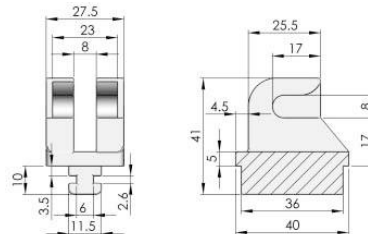

**RG002**

Black PA guide, nut inside

		Specification
32	24	M6x16
38	30	M6x20
42	34	M6x20

**RG003-1**

Black ZDC catcher, match with the rod white rivet

**RG003-2**

Black ZDC clip catcher, PA pin, fit with 2MM door

**RG003-6**

Zinc plated ZDC catcher, fixed with M6 countersunk head screw, match with locking pin flat rod.

**RG003-9**

Zinc plated ZDC Cassette fixed buckle, fixed with M6 countersunk head screw.

**RG003-11**

Zinc plated ZDC catcher, fixed with M6 countersunk head screw, match with locking pin flat rod.

Quarter Turn Locks

Compression Locks & Latches

Handle Locks

Rod Control Locks

Electronic Locks

Canopy Locks, Handles & Door Stay