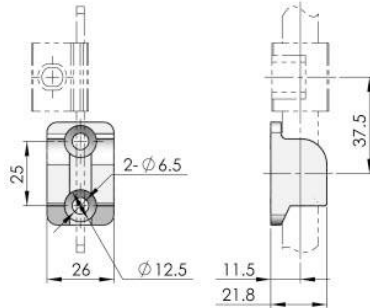

**RG002**

Black PA guide, nut inside

		Specification
32	24	M6x16
38	30	M6x20
42	34	M6x20

**RG003-1**

Black ZDC catcher, match with the rod white rivet

**RG003-2**

Black ZDC clip catcher, PA pin, fit with 2MM door

**RG003-6**

Zinc plated ZDC catcher, fixed with M6 countersunk head screw, match with locking pin flat rod.

**RG003-9**

Zinc plated ZDC Cassette fixed buckle, fixed with M6 countersunk head screw.

**RG003-11**

Zinc plated ZDC catcher, fixed with M6 countersunk head screw, match with locking pin flat rod.

Quarter Turn Locks

Compression Locks & Latches

Handle Locks

Rod Control Locks

Electronic Locks

Canopy Locks, Handles & Door Stay