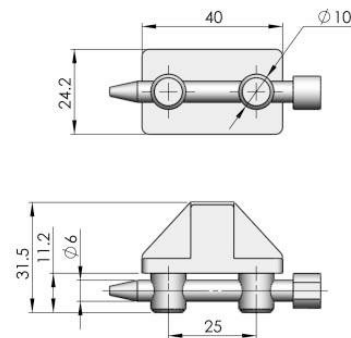

**RG002**

Black PA guide, nut inside

		Specification
32	24	M6x16
38	30	M6x20
42	34	M6x20

**RG003-1**

Black ZDC catcher, match with the rod white rivet

**RG003-2**

Black ZDC clip catcher, PA pin, fit with 2MM door

**RG003-6**

Zinc plated ZDC catcher, fixed with M6 countersunk head screw, match with locking pin flat rod.

**RG003-9**

Zinc plated ZDC Cassette fixed buckle, fixed with M6 countersunk head screw.

**RG003-11**

Zinc plated ZDC catcher, fixed with M6 countersunk head screw, match with locking pin flat rod.

Quarter Turn Locks

Compression Locks & Latches

Handle Locks

Rod Control Locks

Electronic Locks

Canopy Locks, Handles & Door Stay