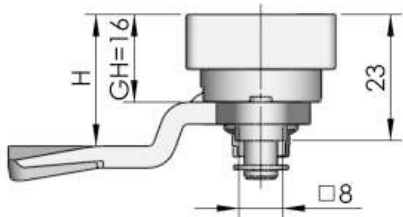

**Mb92-Y
Mb92-Z**

Mb94 Series

Quarter Turn Locks
Compression Locks & Latches
Handle Locks
Rod Control Locks
Electronic Locks
Canopy Locks, Handles & Door Stay
Hinges
9 Fold Accessories
Sealing Profiles
Fan Filter
Panel Fasteners
Sleeve & Termination
Wiring Accessories
Connectors