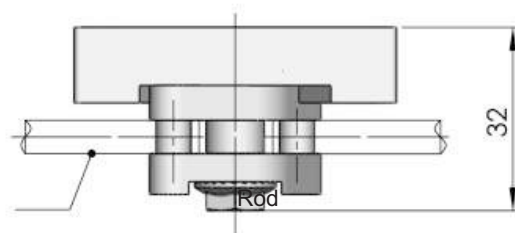

**Mb92-Y
Mb92-Z**

Mb94 Series

Quarter Turn Locks
Compression Locks & Latches
Handle Locks
Rod Control Locks
Electronic Locks
Canopy Locks, Handles & Door Stay
Hinges
9 Fold Accessories
Sealing Profiles
Fan Filter
Panel Fasteners
Sleeve & Termination
Wiring Accessories
Connectors