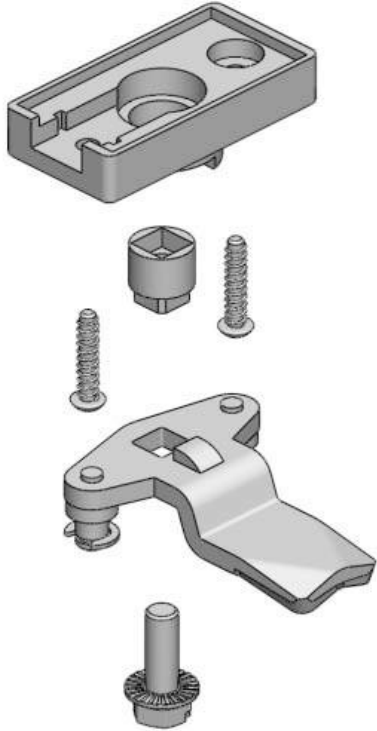

**Mb92-Y
Mb92-Z**

Mb94 Series

Quarter Turn Locks
Compression Locks & Latches
Handle Locks
Rod Control Locks
Electronic Locks
Canopy Locks, Handles & Door Stay
Hinges
9 Fold Accessories
Sealing Profiles
Fan Filter
Panel Fasteners
Sleeve & Termination
Wiring Accessories
Connectors