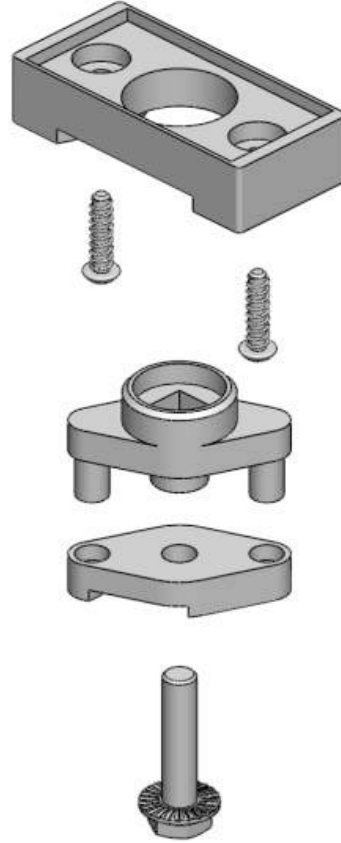

**Mb92-Y
Mb92-Z**

Mb94 Series

Quarter Turn Locks
Compression Locks & Latches
Handle Locks
Rod Control Locks
Electronic Locks
Canopy Locks, Handles & Door Stay
Hinges
9 Fold Accessories
Sealing Profiles
Fan Filter
Panel Fasteners
Sleeve & Termination
Wiring Accessories
Connectors