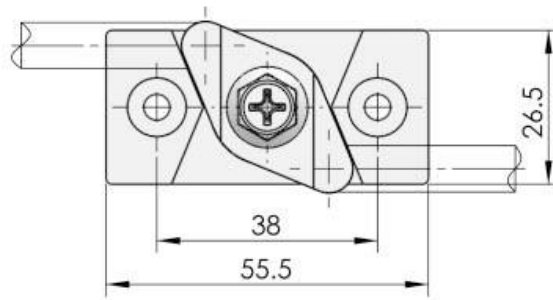

**Mb92-Y
Mb92-Z**

Mb94 Series

Quarter Turn Locks
Compression Locks & Latches
Handle Locks
Rod Control Locks
Electronic Locks
Canopy Locks, Handles & Door Stay
Hinges
9 Fold Accessories
Sealing Profiles
Fan Filter
Panel Fasteners
Sleeve & Termination
Wiring Accessories
Connectors