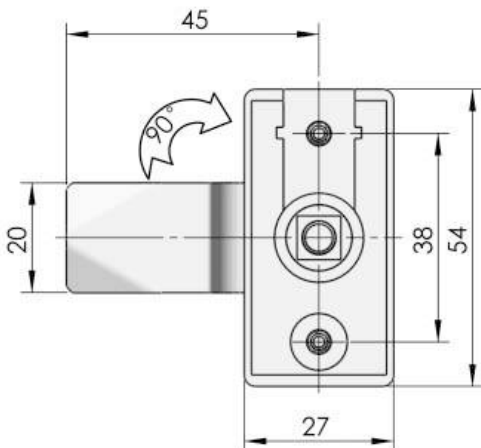

**Mb92-Y
Mb92-Z**

Mb94 Series

Quarter Turn Locks
Compression Locks & Latches
Handle Locks
Rod Control Locks
Electronic Locks
Canopy Locks, Handles & Door Stay
Hinges
9 Fold Accessories
Sealing Profiles
Fan Filter
Panel Fasteners
Sleeve & Termination
Wiring Accessories
Connectors