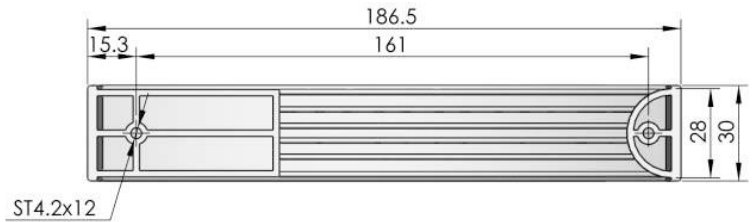

Sealing
Profiles

Fan Filter

Panel
Fasteners

Sleeve &
Termination

Wiring
Accessories

Connectors

LS532

Main material and finish:
Grey PC

LS537-1

Main material and finish:
Black PA

Cut out

Sheet Thickness (T)	X	Y
1.5-2.0	49.6+0.2	100-0.5
2.0-3.2	50.3+0.3	100-0.5
3.2-3.5	51+0.3	100-0.5