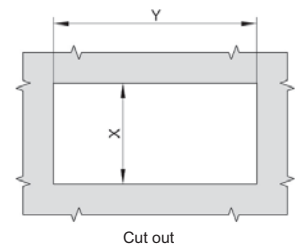

Sealing
Profiles

Fan Filter

Panel
Fasteners

Sleeve &
Termination

Wiring
Accessories

Connectors

LS532

Main material and finish:
Grey PC

LS537-1

Main material and finish:
Black PA

Cut out

Sheet Thickness (T)	X	Y
1.5-2.0	49.6+0.2	100-0.5
2.0-3.2	50.3+0.3	100-0.5
3.2-3.5	51+0.3	100-0.5