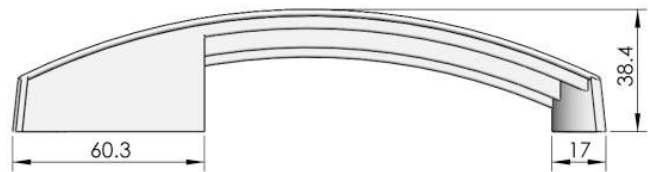

Sealing
Profiles

Fan Filter

Panel
Fasteners

Sleeve &
Termination

Wiring
Accessories

Connectors

LS532

Main material and finish:
Grey PC

LS537-1

Main material and finish:
Black PA

Cut out

Sheet Thickness (T)	X	Y
1.5-2.0	49.6+0.2	100-0.5
2.0-3.2	50.3+0.3	100-0.5
3.2-3.5	51+0.3	100-0.5