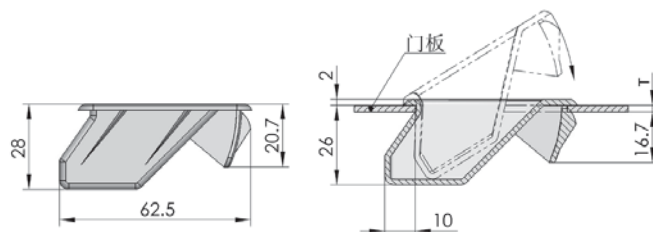

Sealing
Profiles

Fan Filter

Panel
Fasteners

Sleeve &
Termination

Wiring
Accessories

Connectors

LS532

Main material and finish:
Grey PC

LS537-1

Main material and finish:
Black PA

Cut out

Sheet Thickness (T)	X	Y
1.5-2.0	49.6+0.2	100-0.5
2.0-3.2	50.3+0.3	100-0.5
3.2-3.5	51+0.3	100-0.5