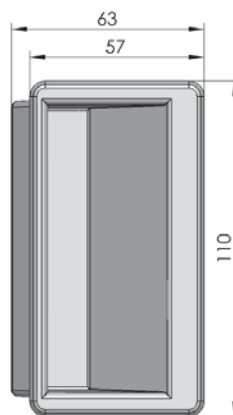

Sealing
Profiles

Fan Filter

Panel
Fasteners

Sleeve &
Termination

Wiring
Accessories

Connectors

LS532

Main material and finish:
Grey PC

LS537-1

Main material and finish:
Black PA

Cut out

Sheet Thickness (T)	X	Y
1.5-2.0	49.6+0.2	100-0.5
2.0-3.2	50.3+0.3	100-0.5
3.2-3.5	51+0.3	100-0.5