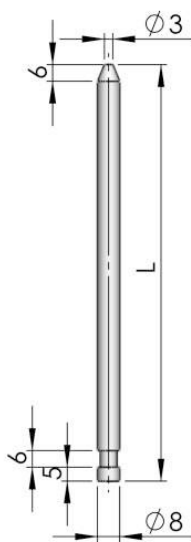

Quarter Turn Locks
Compression Locks & Latches
Handle Locks
Rod Control Locks
Electronic Locks
Canopy Locks, Handles & Door Stay
Hinges
9 Fold Accessories
Sealing Profiles
Fan Filter
Panel Fasteners
Sleeve & Termination
Wiring Accessories
Connectors

LG001-1

Zinc-plated steel, cone-round rod

Please specify the rod length "L" purchase

LG001-2

Zinc-plated steel, match with PA roller round rod

Please specify the rod length "L" purchase

LG002-1

Zinc-plated, flat teeth rod, PA roller. ZDC joint, outside the gasket.

Please specify the rod length "L" purchase