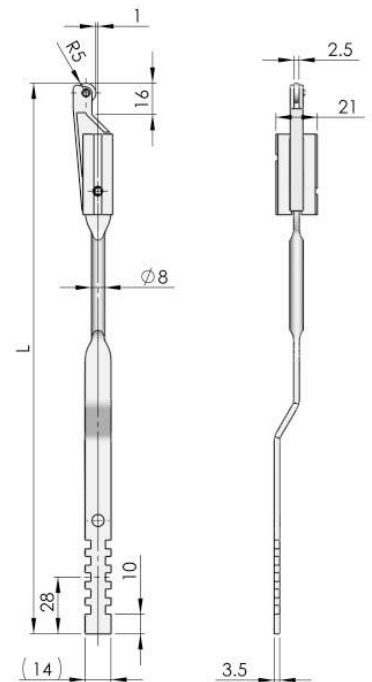

LG001-1

Zinc-plated steel, cone-round rod

Please specify the rod length "L" purchase

LG001-2

Zinc-plated steel, match with PA roller round rod

Please specify the rod length "L" purchase

LG002-1

Zinc-plated, flat teeth rod, PA roller. ZDC joint, outside the gasket.

Please specify the rod length "L" purchase