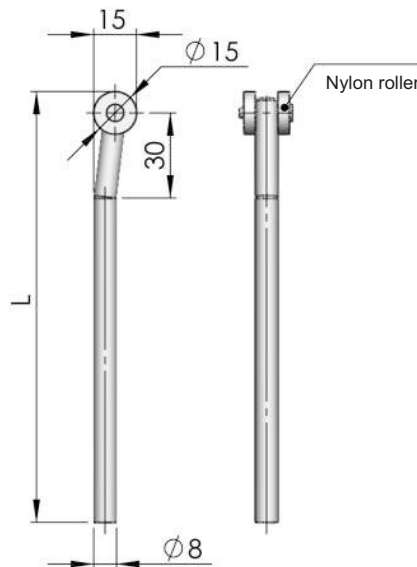

Quarter Turn Locks
Compression Locks & Latches
Handle Locks
Rod Control Locks
Electronic Locks
Canopy Locks, Handles & Door Stay
Hinges
9 Fold Accessories
Sealing Profiles
Fan Filter
Panel Fasteners
Sleeve & Termination
Wiring Accessories
Connectors

LG001-1

Zinc-plated steel, cone-round rod

Please specify the rod length "L" purchase

LG001-2

Zinc-plated steel, match with PA roller round rod

Please specify the rod length "L" purchase

LG002-1

Zinc-plated, flat teeth rod, PA roller. ZDC joint, outside the gasket.

Please specify the rod length "L" purchase