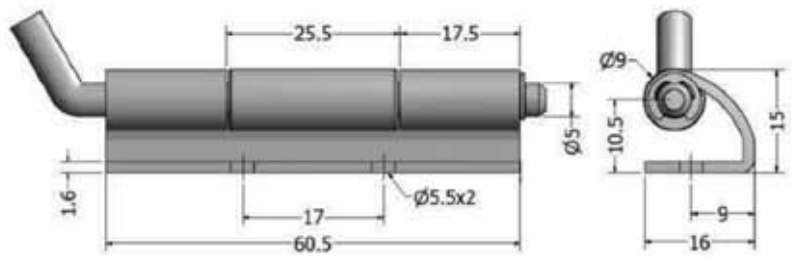

- Quarter Turn Locks
- Compression Locks & Latches
- Handle Locks
- Rod Control Locks
- Electronic Locks
- Canopy Locks, Handles & Door Stay
- Hinges**
- 9 Fold Accessories
- Sealing Profiles
- Fan Filter
- Panel Fasteners
- Sleeve & Termination
- Wiring Accessories
- Connectors

**AHG 317**

**Main material and finish:**  
White Zinc Plated Steel Hinge & Pin. Also Available In Stainless Steel.

Specification	Model
Steel	AHG 317
Stainless Steel	AHG 317-1S

**AHG 321-1S**

**Main material and finish:**  
Stainless steel