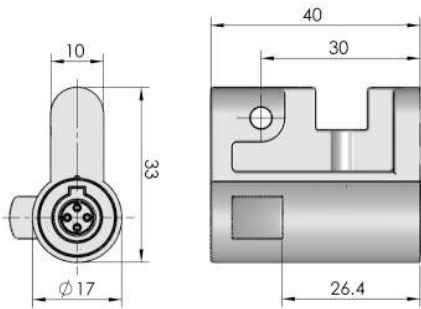

Simple type electronic key

Password type electronic key

**Usage of simple type hand-held electronic key :**

1. Press “\*” key to switch on the electronic key. The red light will light every second.
2. Press “#” key to deliver the open signal, the green light is long bright and red light blinks rapidly.
3. After the electronic key is inserted into the lock, if the verification is correct, the green & red light flash synchronously, meanwhile the key can drive the electronic insert rotating to open the lock. If the verification is incorrect, the green light is on and red light flash rapidly; the electronic key can not open the electronic insert.
4. To switch off, the key should be pushed “\*” again to return to the first step. The red light will light every second, and then it will be automatically closed after 10 seconds. If you do not Press the key, the red light will keep blinking in the lock-opened situation and 10 seconds later it close automatically.
5. Can replace SJ TC01, TC02, and TC03 series.

**Usage of password type hand-held electronic key**

1. Press “\*” key to switch on the electronic key. The red light will light every second.
2. Then Press key “123412#” successively to deliver the open signal, the red and green light will blink rapidly.
3. After the electronic key is inserted into the lock, if the verification is correct, the green & red light flash synchronously, meanwhile the key can drive the electronic insert rotating to open the lock. If the verification is incorrect, the green light is on and red light flash rapidly; the electronic key can not open the electronic insert.
4. To switch off, the key “\*” should be pushed again to return to the first step. The red light will light every second, and then it will be automatically closed after 10 seconds. If you do not Press the key, the red light will keep blinking in the lockopened situation and 10 seconds later it close automatically.
5. Can replace SJ TC01, TC02, and TC03 series.