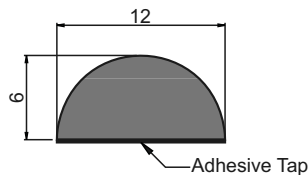

Sr No.	Code	Color	W (mm)	T (mm)	Packing size
1	ASA-103	Black	10	3	10 mtr.
2	ASA-105	Black	10	5	10 mtr.
3	ASA-153	Black	15	3	10 mtr.
4	ASA-155	Black	15	5	10 mtr.
5	ASA-203	Black	20	3	10 mtr.
6	ASA-205	Black	20	5	10 mtr.
7	ASA-253	Black	25	3	10 mtr.
8	ASA-255	Black	25	5	10 mtr.
9	ASA-303	Black	30	3	10 mtr.
10	ASA-305	Black	30	5	10 mtr.

SELF ADHESIVE GASKET

Material:

XLPE, Nitrile, EPDM, Neoprine

Adhesive:

Single Side or Double Side

Note:

Mention Material Name after Code

Example: For XLPE
ASA-103-XLPE