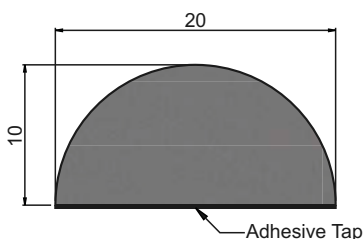

Sr No.	Code	Color	W (mm)	T (mm)	Packing size
1	ASA-103	Black	10	3	10 mtr.
2	ASA-105	Black	10	5	10 mtr.
3	ASA-153	Black	15	3	10 mtr.
4	ASA-155	Black	15	5	10 mtr.
5	ASA-203	Black	20	3	10 mtr.
6	ASA-205	Black	20	5	10 mtr.
7	ASA-253	Black	25	3	10 mtr.
8	ASA-255	Black	25	5	10 mtr.
9	ASA-303	Black	30	3	10 mtr.
10	ASA-305	Black	30	5	10 mtr.

SELF ADHESIVE GASKET

Material:

XLPE, Nitrile, EPDM, Neoprine

Adhesive:

Single Side or Double Side

Note:

Mention Material Name after Code

Example: For XLPE
ASA-103-XLPE