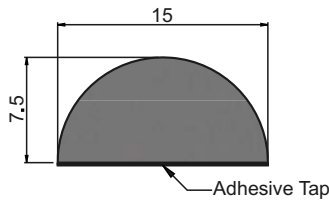

Sr No.	Code	Color	W (mm)	T (mm)	Packing size
1	ASA-103	Black	10	3	10 mtr.
2	ASA-105	Black	10	5	10 mtr.
3	ASA-153	Black	15	3	10 mtr.
4	ASA-155	Black	15	5	10 mtr.
5	ASA-203	Black	20	3	10 mtr.
6	ASA-205	Black	20	5	10 mtr.
7	ASA-253	Black	25	3	10 mtr.
8	ASA-255	Black	25	5	10 mtr.
9	ASA-303	Black	30	3	10 mtr.
10	ASA-305	Black	30	5	10 mtr.

SELF ADHESIVE GASKET

Material:

XLPE, Nitrile, EPDM, Neoprine

Adhesive:

Single Side or Double Side

Note:

Mention Material Name after Code

Example: For XLPE
ASA-103-XLPE