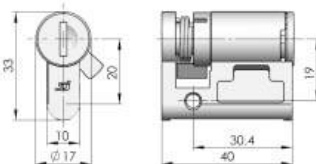

S1A1403X

S1B3502A

S1B3011D

Quarter Turn Locks

Compression Locks & Latches

Handle Locks

Rod Control Locks

Electronic Locks

Canopy Locks, Handles & Door Stay

Hinges

Cylinder series

TC01

Chrome plated ZDC cylinder default Key K140, Automatic reset lock tongue.

TC01-2

Chrome plated ZDC cylinder default Key K140, Automatic reset lock tongue.