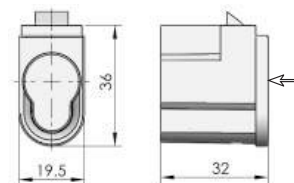

TC04-2

Chrome plated cylinder, with button, automatic reset.

9 Fold Accessories

Sealing Profiles

Fan Filter

Panel Fasteners

Sleeve & Termination

Wiring Accessories

Connectors