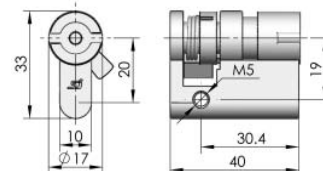

S1A1403X

S1B3502A

S1B3011D

Quarter Turn Locks

Compression Locks & Latches

Handle Locks

Rod Control Locks

Electronic Locks

Canopy Locks, Handles & Door Stay

Hinges

Cylinder series

TC01

Chrome plated ZDC cylinder default Key K140, Automatic reset lock tongue.

TC01-2

Chrome plated ZDC cylinder default Key K140, Automatic reset lock tongue.

TC02-1

Chrome plated ZDC cylinder insert, auto-resile striking plate, see P061 for insert sets.

TC03-1

Brass Anti-thief cylinder on request of safety and special circumstance.

TC03-5

Brass Anti-thief cylinder on request of safety and special circumstance.