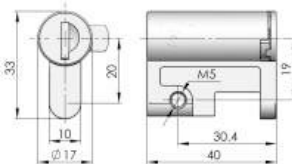

S1A1403X

S1B3502A

S1B3011D

Quarter Turn Locks

Compression Locks & Latches

Handle Locks

Rod Control Locks

Electronic Locks

Canopy Locks, Handles & Door Stay

Hinges

Cylinder series

TC01

Chrome plated ZDC cylinder default Key K140, Automatic reset lock tongue.

TC01-2

Chrome plated ZDC cylinder default Key K140, Automatic reset lock tongue.