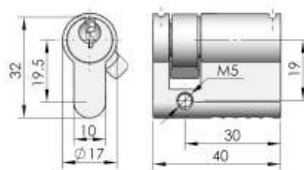

TC02-1

Chrome plated ZDC cylinder insert, auto-resile striking plate, see P061 for insert sets.

TC03-1

Brass Anti-thief cylinder on request of safety and special circumstance.

TC03-5

Brass Anti-thief cylinder on request of safety and special circumstance.