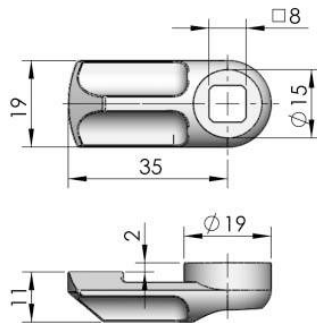

S1A1403X

S1B3502A

S1B3011D

Quarter Turn Locks

Compression Locks & Latches

Handle Locks

Rod Control Locks

Electronic Locks

Canopy Locks, Handles & Door Stay

Hinges

Cylinder series

TC01

Chrome plated ZDC cylinder default Key K140, Automatic reset lock tongue.

TC01-2

Chrome plated ZDC cylinder default Key K140, Automatic reset lock tongue.

TC02-1

Chrome plated ZDC cylinder insert, auto-resile striking plate, see P061 for insert sets.

TC03-1

Brass Anti-thief cylinder on request of safety and special circumstance.

TC03-5

Brass Anti-thief cylinder on request of safety and special circumstance.