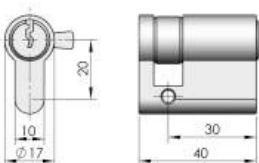

S1A1403X

S1B3502A

S1B3011D

Quarter Turn Locks

Compression Locks & Latches

Handle Locks

Rod Control Locks

Electronic Locks

Canopy Locks, Handles & Door Stay

Hinges

Cylinder series

TC01

Chrome plated ZDC cylinder default Key K140, Automatic reset lock tongue.

TC01-2

Chrome plated ZDC cylinder default Key K140, Automatic reset lock tongue.

TC02-1

Chrome plated ZDC cylinder insert, auto-resile striking plate, see P061 for insert sets.

TC03-1

Brass Anti-thief cylinder on request of safety and special circumstance.

TC03-5

Brass Anti-thief cylinder on request of safety and special circumstance.