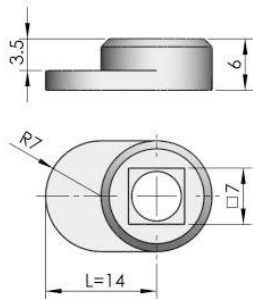

S1A1403X

S1B3502A

S1B3011D

Quarter Turn Locks

Compression Locks & Latches

Handle Locks

Rod Control Locks

Electronic Locks

Canopy Locks, Handles & Door Stay

Hinges

Cylinder series

TC01

Chrome plated ZDC cylinder default Key K140, Automatic reset lock tongue.

TC01-2

Chrome plated ZDC cylinder default Key K140, Automatic reset lock tongue.

TC02-1

Chrome plated ZDC cylinder insert, auto-resile striking plate, see P061 for insert sets.

TC03-1

Brass Anti-thief cylinder on request of safety and special circumstance.

TC03-5

Brass Anti-thief cylinder on request of safety and special circumstance.