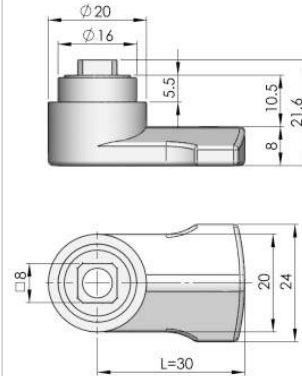

S1A1403X

S1B3502A

S1B3011D

Quarter Turn Locks

Compression Locks & Latches

Handle Locks

Rod Control Locks

Electronic Locks

Canopy Locks, Handles & Door Stay

Hinges

Cylinder series

TC01

Chrome plated ZDC cylinder default Key K140, Automatic reset lock tongue.

TC01-2

Chrome plated ZDC cylinder default Key K140, Automatic reset lock tongue.

TC02-1

Chrome plated ZDC cylinder insert, auto-resile striking plate, see P061 for insert sets.

TC03-1

Brass Anti-thief cylinder on request of safety and special circumstance.

TC03-5

Brass Anti-thief cylinder on request of safety and special circumstance.