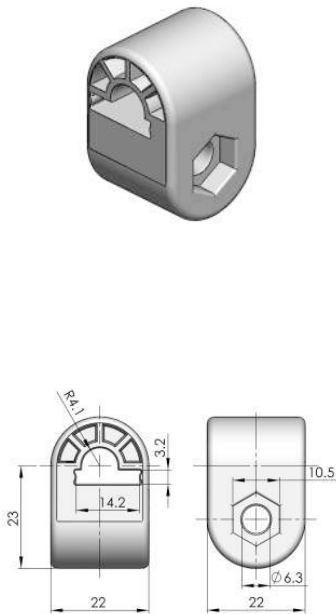

**RG008**

Nylon guide, match with Ø8 mm round rod.

**RG010**

PA guide, match with Ø8 mm round rod and 3X14 flat rod.

**RG015**

PA guide, match with 3X14 flat rod.

Quarter Turn Locks

Compression Locks & Latches

Handle Locks

Rod Control Locks

Electronic Locks

Canopy Locks, Handles & Door Stay

Hinges

**WP001**

Black PA water-proof cap

**WP002**