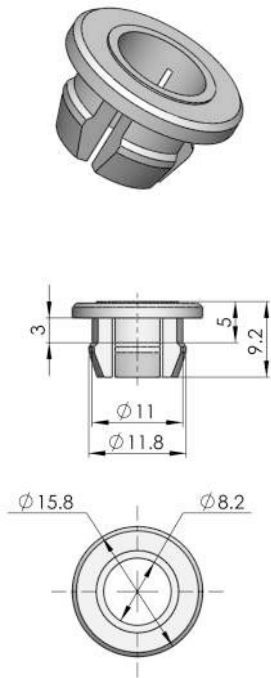

**RG008**

Nylon guide, match with Ø8 mm round rod.

**RG010**

PA guide, match with Ø8 mm round rod and 3X14 flat rod.

**RG015**

PA guide, match with 3X14 flat rod.

Quarter Turn Locks

Compression Locks & Latches

Handle Locks

Rod Control Locks

Electronic Locks

Canopy Locks, Handles & Door Stay

Hinges

**WP001**

Black PA water-proof cap

**WP002**