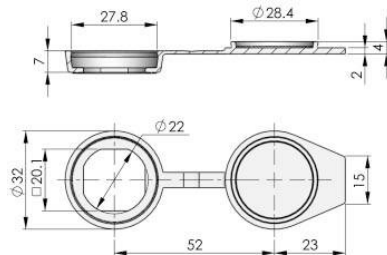

WP002

Black PA water-proof cap