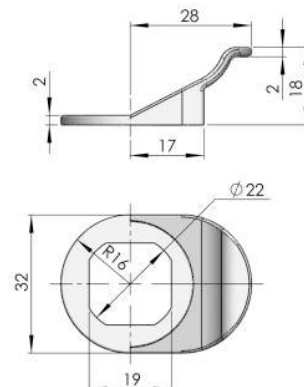

HP001

Black PA handle pull

9 Fold Accessories

Sealing Profiles

Fan Filter

Panel Fasteners

Sleeve & Termination

Wiring Accessories

Connectors