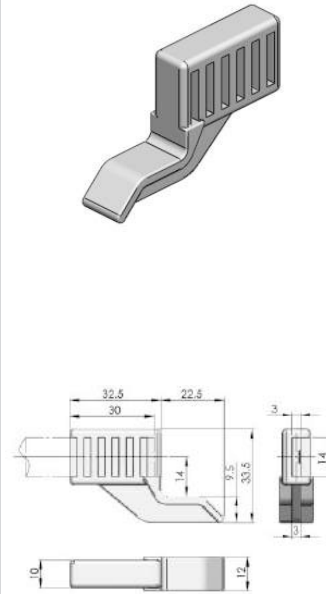

**RG008**

Nylon guide, match with Ø8 mm round rod.

**RG010**

PA guide, match with Ø8 mm round rod and 3X14 flat rod.

**RG015**

PA guide, match with 3X14 flat rod.

Quarter Turn Locks

Compression Locks & Latches

Handle Locks

Rod Control Locks

Electronic Locks

Canopy Locks, Handles & Door Stay

Hinges

**WP001**

Black PA water-proof cap

**WP002**