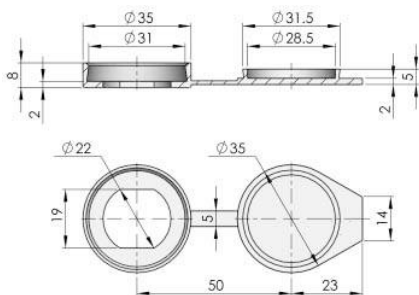

WP001

Black PA water-proof cap