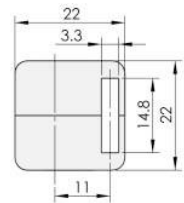

RG001-1

Black PA guide, fix with M6*16~20 weld screw

RG001-2

Black PA guide, fix with M6*16~20 weld screw, connect strap can be removed

RG001-3

Black PA guide, zinc-plated nut, fix with M6*16~20 weld screw

RG001-5

Black PA guide, fix with M6*16~20 weld screw

RG001-6

Black PA guide, fix with M6*16~20 weld screw

RG001-8

Black PA guide, fix with M6*16~20 weld screw