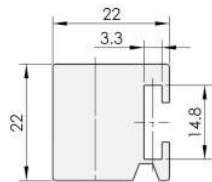

RG001-1

Black PA guide, fix with M6*16~20 weld screw

RG001-2

Black PA guide, fix with M6*16~20 weld screw, connect strap can be removed

RG001-3

Black PA guide, zinc-plated nut, fix with M6*16~20 weld screw