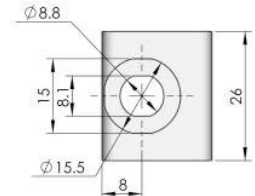

RG001-1

Black PA guide, fix with M6*16~20 weld screw

RG001-2

Black PA guide, fix with M6*16~20 weld screw, connect strap can be removed

RG001-3

Black PA guide, zinc-plated nut, fix with M6*16~20 weld screw