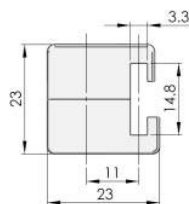

RG001-5

Black PA guide, fix with M6*16~20 weld screw