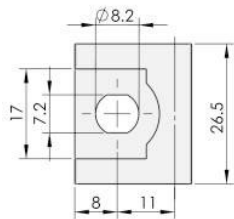

RG001-1

Black PA guide, fix with M6*16~20 weld screw

RG001-2

Black PA guide, fix with M6*16~20 weld screw, connect strap can be removed

RG001-3

Black PA guide, zinc-plated nut, fix with M6*16~20 weld screw

RG001-5

Black PA guide, fix with M6*16~20 weld screw

RG001-6

Black PA guide, fix with M6*16~20 weld screw

RG001-8

Black PA guide, fix with M6*16~20 weld screw