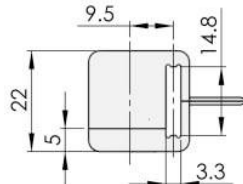

Quarter Turn Locks
Compression Locks & Latches
Handle Locks
Rod Control Locks
Electronic Locks
Canopy Locks, Handles & Door Stay
Hinges
9 Fold Accessories
Sealing Profiles
Fan Filter
Panel Fasteners
Sleeve & Termination
Wiring Accessories
Connectors

RG001-1

Black PA guide, fix with M6*16~20 weld screw

RG001-2

Black PA guide, fix with M6*16~20 weld screw, connect strap can be removed

RG001-3

Black PA guide, zinc-plated nut, fix with M6*16~20 weld screw