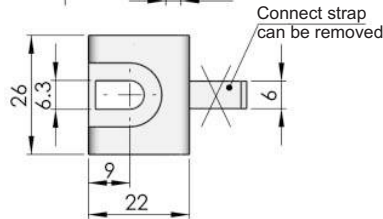

Quarter Turn Locks
Compression Locks & Latches
Handle Locks
Rod Control Locks
Electronic Locks
Canopy Locks, Handles & Door Stay
Hinges
9 Fold Accessories
Sealing Profiles
Fan Filter
Panel Fasteners
Sleeve & Termination
Wiring Accessories
Connectors

RG001-1

Black PA guide, fix with M6*16~20 weld screw

RG001-2

Black PA guide, fix with M6*16~20 weld screw, connect strap can be removed

RG001-3

Black PA guide, zinc-plated nut, fix with M6*16~20 weld screw