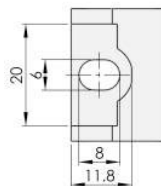

RG001-1

Black PA guide, fix with M6*16~20 weld screw

RG001-2

Black PA guide, fix with M6*16~20 weld screw, connect strap can be removed

RG001-3

Black PA guide, zinc-plated nut, fix with M6*16~20 weld screw

RG001-5

Black PA guide, fix with M6*16~20 weld screw

RG001-6

Black PA guide, fix with M6*16~20 weld screw

RG001-8

Black PA guide, fix with M6*16~20 weld screw