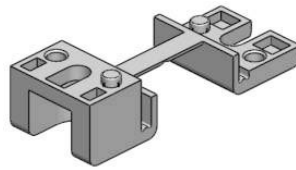

Quarter Turn Locks
Compression Locks & Latches
Handle Locks
Rod Control Locks
Electronic Locks
Canopy Locks, Handles & Door Stay
Hinges
9 Fold Accessories
Sealing Profiles
Fan Filter
Panel Fasteners
Sleeve & Termination
Wiring Accessories
Connectors

RG001-1

Black PA guide, fix with M6*16~20 weld screw

RG001-2

Black PA guide, fix with M6*16~20 weld screw, connect strap can be removed

RG001-3

Black PA guide, zinc-plated nut, fix with M6*16~20 weld screw

RG001-5

Black PA guide, fix with M6*16~20 weld screw

RG001-6

Black PA guide, fix with M6*16~20 weld screw

RG001-8

Black PA guide, fix with M6*16~20 weld screw