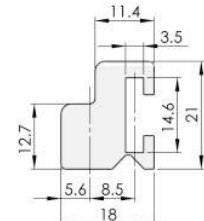

RG001-1

Black PA guide, fix with M6*16~20 weld screw

RG001-2

Black PA guide, fix with M6*16~20 weld screw, connect strap can be removed

RG001-3

Black PA guide, zinc-plated nut, fix with M6*16~20 weld screw

RG001-5

Black PA guide, fix with M6*16~20 weld screw

RG001-6

Black PA guide, fix with M6*16~20 weld screw

RG001-8

Black PA guide, fix with M6*16~20 weld screw