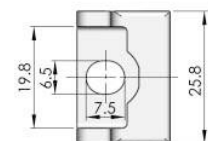

RG001-1

Black PA guide, fix with M6*16~20 weld screw

RG001-2

Black PA guide, fix with M6*16~20 weld screw, connect strap can be removed

RG001-3

Black PA guide, zinc-plated nut, fix with M6*16~20 weld screw

RG001-5

Black PA guide, fix with M6*16~20 weld screw

RG001-6

Black PA guide, fix with M6*16~20 weld screw

RG001-8

Black PA guide, fix with M6*16~20 weld screw