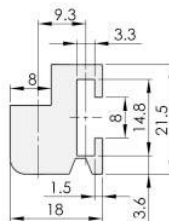

RG001-1

Black PA guide, fix with M6*16~20 weld screw

RG001-2

Black PA guide, fix with M6*16~20 weld screw, connect strap can be removed

RG001-3

Black PA guide, zinc-plated nut, fix with M6*16~20 weld screw

RG001-5

Black PA guide, fix with M6*16~20 weld screw

RG001-6

Black PA guide, fix with M6*16~20 weld screw

RG001-8

Black PA guide, fix with M6*16~20 weld screw