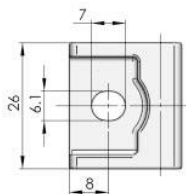

RG001-1

Black PA guide, fix with M6*16~20 weld screw

RG001-2

Black PA guide, fix with M6*16~20 weld screw, connect strap can be removed

RG001-3

Black PA guide, zinc-plated nut, fix with M6*16~20 weld screw

RG001-5

Black PA guide, fix with M6*16~20 weld screw

RG001-6

Black PA guide, fix with M6*16~20 weld screw

RG001-8

Black PA guide, fix with M6*16~20 weld screw