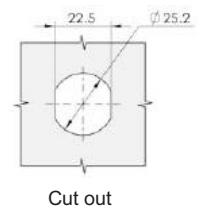

Quarter Turn Locks

Compression Locks & Latches

Handle Locks

Rod Control Locks

Electronic Locks

Canopy Locks, Handles & Door Stay

Hinges

9 Fold Accessories

Sealing Profiles

Fan Filter

Panel Fasteners

Sleeve & Termination

Wiring Accessories

Connectors

Main material and finish:
Bright chromeplated ZDC housing, insert and lock bolt, white zinc-plated ZDC lock bolt

Application:
Automatic reset locked

Catcher (Optional)

Main material and finish:
Bright chromeplated ZDC housing, insert and locktongue, white ZDC zinc-plated lock tongue

Application:
Automatic reset locked