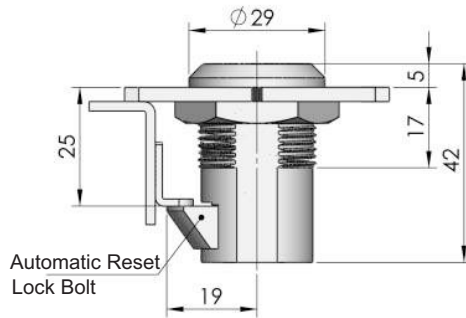

Sealing Profiles

Fan Filter

Panel Fasteners

Sleeve & Termination

Wiring Accessories

Connectors

MS825

Main material and finish:
Bright chromeplated ZDC housing, insert and lock bolt, white zinc-plated ZDC lock bolt

Application:
Automatic reset locked

Catcher (Optional)

MS826

Main material and finish:
Bright chromeplated ZDC housing, insert and locktongue, white ZDC zinc-plated lock tongue

Application:
Automatic reset locked