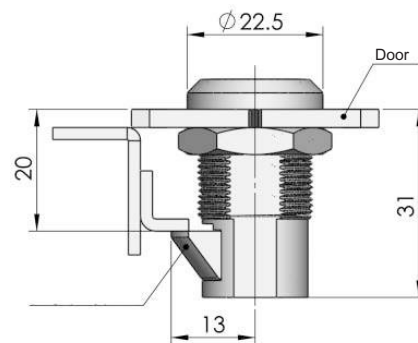

Quarter Turn Locks

Compression Locks & Latches

Handle Locks

Rod Control Locks

Electronic Locks

Canopy Locks, Handles & Door Stay

Hinges

9 Fold Accessories

Sealing Profiles

Fan Filter

Panel Fasteners

Sleeve & Termination

Wiring Accessories

Connectors

Main material and finish:
Bright chromeplated ZDC housing, insert and lock bolt, white zinc-plated ZDC lock bolt

Application:
Automatic reset locked

Main material and finish:
Bright chromeplated ZDC housing, insert and locktongue, white ZDC zinc-plated lock tongue

Application:
Automatic reset locked