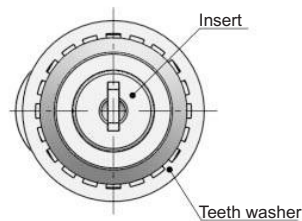

Sealing Profiles

Fan Filter

Panel Fasteners

Sleeve & Termination

Wiring Accessories

Connectors

MS825

Main material and finish:
Bright chromeplated ZDC housing, insert and lock bolt, white zinc-plated ZDC lock bolt

Application:
Automatic reset locked

Catcher (Optional)

MS826

Main material and finish:
Bright chromeplated ZDC housing, insert and locktongue, white ZDC zinc-plated lock tongue

Application:
Automatic reset locked