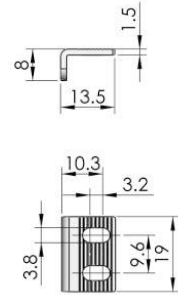

Catcher (Optional)