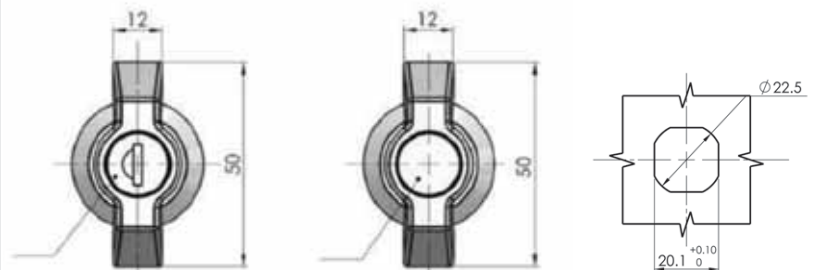

**Main material and finish:**  
Black PA handle, ZDC housing, white zinc-plated steel cam

**Application:**  
Handle quarter-turn combines with rod latch system to open or close

MS748-3

MS748-3A

	LOCK WITH KEY INSERT	LOCK W/O KEY INSERT
ITEM CODE	MS748-3	MS748-3A

**MS748-4**

**RL**

**Main material and finish:**  
Black ZDC handle, ZDC housing, white zinc-plated steel cam

**Application:**  
Handle quarter-turn opening, and auto locking function

MS748-4

MS748-4A

Cut out