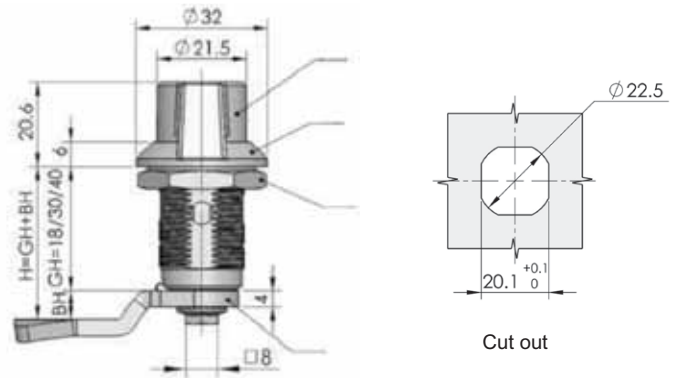

Sealing Profiles

Fan Filter

Panel Fasteners

Sleeve & Termination

Wiring Accessories

Connectors

**MS748-3/3A**

**RL** **IP65**

**Main material and finish:**  
Black PA handle, ZDC housing, white zinc-plated steel cam

**Application:**  
Handle quarter-turn combines with rod latch system to open or close

MS748-3

MS748-3A

	LOCK WITH KEY INSERT	LOCK W/O KEY INSERT
ITEM CODE	MS748-3	MS748-3A

**MS748-4**

**RL**

**Main material and finish:**  
Black ZDC handle, ZDC housing, white zinc-plated steel cam

**Application:**  
Handle quarter-turn opening, and auto locking function

MS748-4

MS748-4A

Cut out