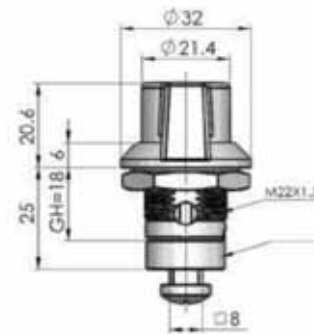

**Main material and finish:**  
Black PA handle, ZDC housing, white zinc-plated steel cam

**Application:**  
Handle quarter-turn combines with rod latch system to open or close

MS748-3

MS748-3A

	LOCK WITH KEY INSERT	LOCK W/O KEY INSERT
ITEM CODE	MS748-3	MS748-3A

**MS748-4**

**RL**

**Main material and finish:**  
Black ZDC handle, ZDC housing, white zinc-plated steel cam

**Application:**  
Handle quarter-turn opening, and auto locking function

MS748-4

MS748-4A

Cut out