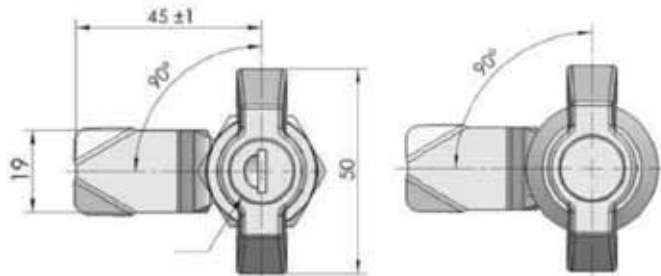

Sealing Profiles

Fan Filter

Panel Fasteners

Sleeve & Termination

Wiring Accessories

Connectors

**MS748-3/3A**

**RL** **IP65**

**Main material and finish:**  
Black PA handle, ZDC housing, white zinc-plated steel cam

**Application:**  
Handle quarter-turn combines with rod latch system to open or close

MS748-3

MS748-3A

	LOCK WITH KEY INSERT	LOCK W/O KEY INSERT
ITEM CODE	MS748-3	MS748-3A

**MS748-4**

**RL**

**Main material and finish:**  
Black ZDC handle, ZDC housing, white zinc-plated steel cam

**Application:**  
Handle quarter-turn opening, and auto locking function

MS748-4

MS748-4A

Cut out