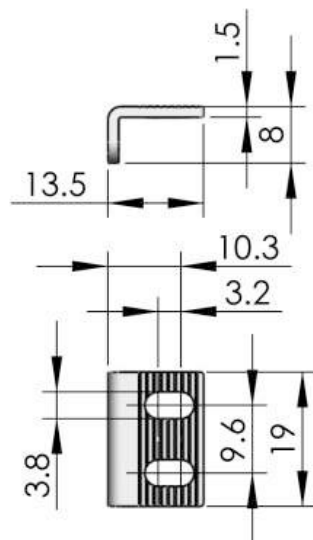

Specification	Model
With insert	MS745-1
Knob	MS745-2

**MS745-1**

**MS745-2**

**RL IP40**

**Main material and finish:**  
Bright chromeplated ZDC housing, white zinc-plated steel cam

**Application:**  
Quarter-turn opening or closing

**Quarter Turn Locks**

Compression Locks & Latches

Handle Locks

Rod Control Locks

Electronic Locks

Canopy Locks, Handles & Door Stay

Hinges

**Catcher (Optional)**