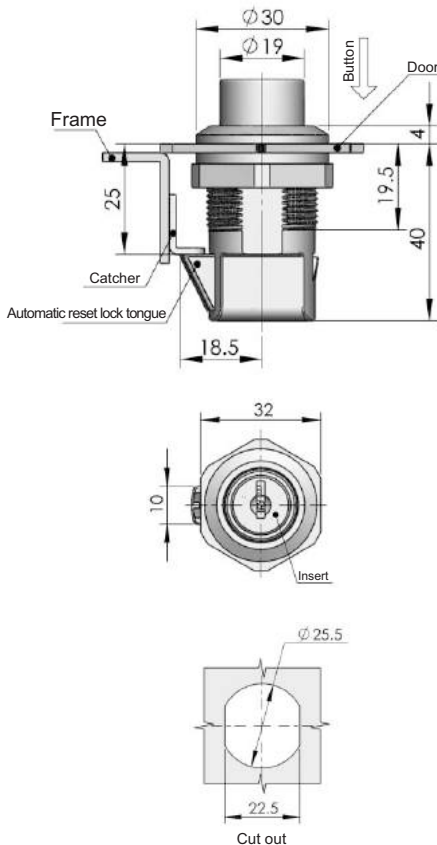

Specification	Model
With insert	MS745-1
Knob	MS745-2

**MS745-1**

**MS745-2**

**RL IP40**

**Main material and finish:**  
Bright chromeplated ZDC housing, white zinc-plated steel cam

**Application:**  
Quarter-turn opening or closing

**Quarter Turn Locks**

Compression Locks & Latches

Handle Locks

Rod Control Locks

Electronic Locks

Canopy Locks, Handles & Door Stay

Hinges

**Catcher (Optional)**