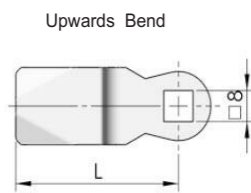

Application:
Insert quarter-turn opening or closing

Cams (Optional) S1B Series

SIB2836H (Hooked cam)

Keys for selection

Remarks: Material is plastic, "□" stands for the model variable.

Remarks: Material is ZDC, "□" stands for the model variable.