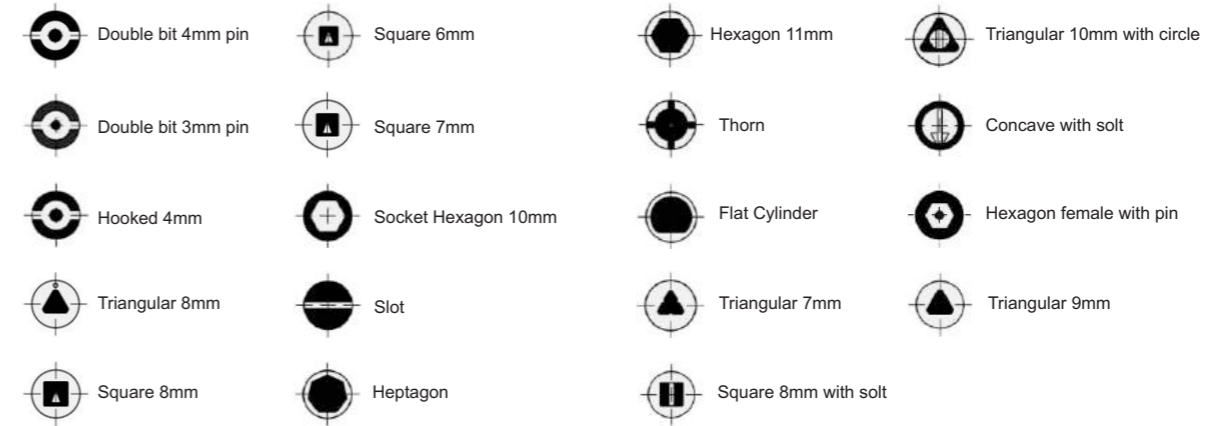

Application:
Insert quarter-turn opening or closing

Cams (Optional) S1B Series

SIB2836H (Hooked cam)

Keys for selection

Remarks: Material is plastic, "□" stands for the model variable.

Remarks: Material is ZDC, "□" stands for the model variable.

Sealing Profiles

Fan Filter

Panel Fasteners

Sleeve & Termination

Wiring Accessories

Connectors

Specification

Table with 4 columns: Specification, ZDC housing and bright chrome insert, SUS housing and insert, Black PA housing and bright chrome ZDC insert. Lists models for various key types.

Table with 4 columns: Specification, Housing GH=28, Housing GH=36, Black PA housing, bright chrome ZDC insert. Lists models for various key types.