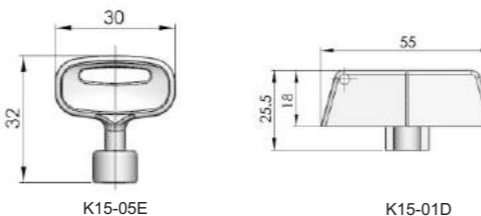

Application:
Insert quarter-turn opening or closing

Cams (Optional) S1B Series

SIB2836H (Hooked cam)

Keys for selection

Remarks: Material is plastic, "□" stands for the model variable.

Remarks: Material is ZDC, "□" stands for the model variable.

Sealing Profiles

Fan Filter

Panel Fasteners

Sleeve & Termination

Wiring Accessories

Connectors

Specification

Table with 4 columns: Specification, ZDC housing and bright chrome insert, SUS housing and insert, Black PA housing and bright chrome ZDC insert. Lists models for various key types.