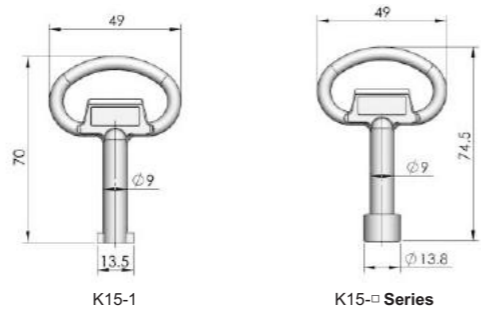

Application:
Insert quarter-turn opening or closing

Cams (Optional) S1B Series

SIB2836H (Hooked cam)

Keys for selection

Remarks: Material is plastic, "□" stands for the model variable.

Remarks: Material is ZDC, "□" stands for the model variable.

Sealing Profiles

Fan Filter

Panel Fasteners

Sleeve & Termination

Wiring Accessories

Connectors

Specification

Table with 4 columns: Specification, ZDC housing and bright chrome insert, SUS housing and insert, Black PA housing and bright chrome ZDC insert. Lists models for various key types.

Table with 4 columns: Specification, Housing GH=28, Housing GH=36, Black PA housing, bright chrome ZDC insert. Lists models for various key types.