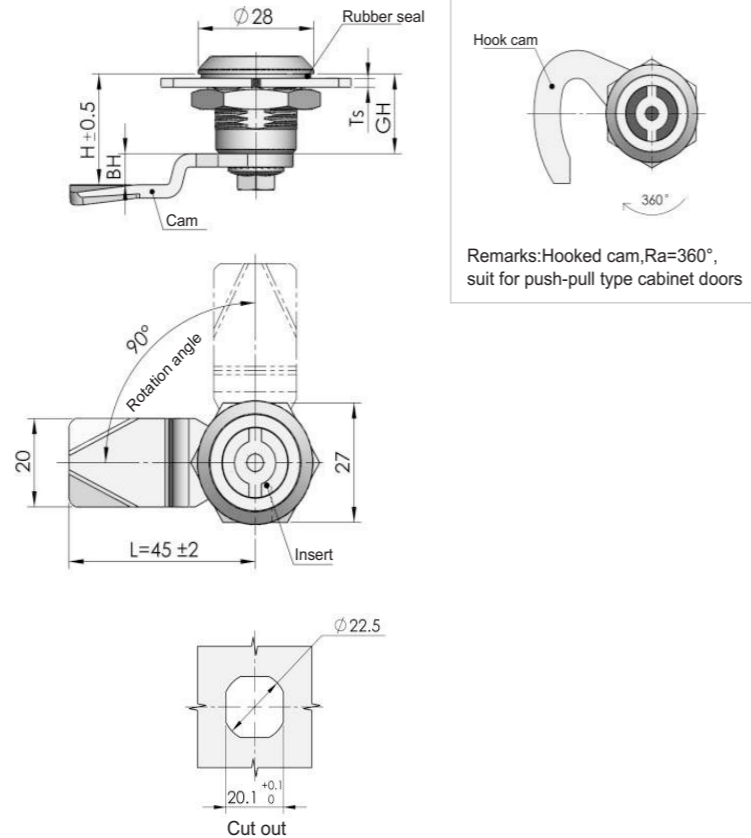

Sealing Profiles

Fan Filter

Panel Fasteners

Sleeve & Termination

Wiring Accessories

Connectors

MS705

RL IP65

Application:
Insert quarter-turn opening or closing

Cams (Optional) S1B Series

SIB2836H (Hooked cam)

Keys for selection

Remarks: Material is plastic, "□" stands for the model variable.

Remarks: Material is ZDC, "□" stands for the model variable.