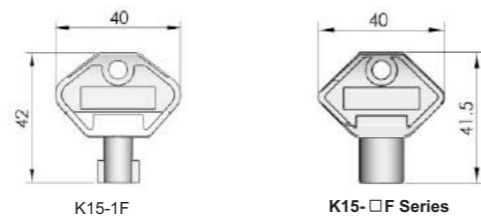

Application:
Insert quarter-turn opening or closing

Cams (Optional) S1B Series

SIB2836H (Hooked cam)

Keys for selection

Remarks: Material is plastic, "□" stands for the model variable.

Remarks: Material is ZDC, "□" stands for the model variable.

Sealing Profiles

Fan Filter

Panel Fasteners

Sleeve & Termination

Wiring Accessories

Connectors

Specification

Table with 4 columns: Specification, ZDC housing and bright chrome insert, SUS housing and insert, Black PA housing and bright chrome ZDC insert. Lists models for various key types.

Table with 4 columns: Specification, Housing GH=28, Housing GH=36, Black PA housing, bright chrome ZDC insert. Lists models for various key types.