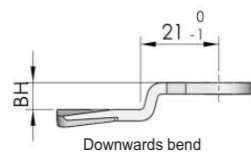

Sealing Profiles

Fan Filter

Panel Fasteners

Sleeve & Termination

Wiring Accessories

Connectors

MS705

RL IP65

Application:
Insert quarter-turn opening or closing

Cams (Optional) S1B Series

SIB2836H (Hooked cam)

Keys for selection

Remarks: Material is plastic, "□" stands for the model variable.

Remarks: Material is ZDC, "□" stands for the model variable.