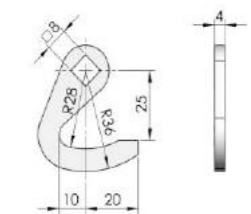

Sealing Profiles

Fan Filter

Panel Fasteners

Sleeve & Termination

Wiring Accessories

Connectors

MS705

RL IP65

Application:
Insert quarter-turn opening or closing

Cams (Optional) S1B Series

SIB2836H (Hooked cam)

Keys for selection

Remarks: Material is plastic, "□" stands for the model variable.

Remarks: Material is ZDC, "□" stands for the model variable.

Table with 4 columns: Specification, Housing GH=28, Housing GH=36, Black PA housing, bright chrome ZDC insert. Lists models for various key types.