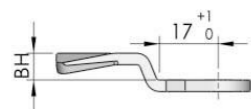

Sealing Profiles

Fan Filter

Panel Fasteners

Sleeve & Termination

Wiring Accessories

Connectors

MS705

RL IP65

Application:
Insert quarter-turn opening or closing

Cams (Optional) S1B Series

SIB2836H (Hooked cam)

Keys for selection

Remarks: Material is plastic, "□" stands for the model variable.

Remarks: Material is ZDC, "□" stands for the model variable.