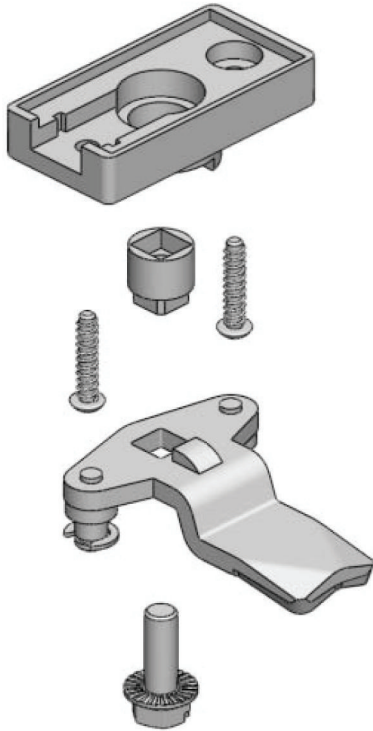

**Mb92-Y
Mb92-Z**

Mb94 Series

Quarter Turn Locks

Compression Locks & Latches

Handle Locks

Rod Control Locks

Electronic Locks

Canopy Locks, Handles & Door Stay

Hinges

9 Fold Accessories

Sealing Profiles

Fan Filter

Panel Fasteners

Sleeve & Termination

Wiring Accessories

Connectors