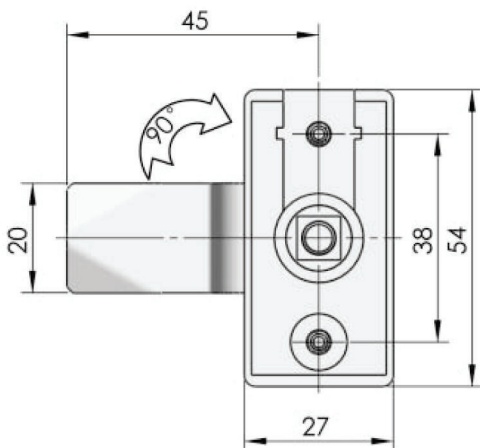

**Mb92-Y
Mb92-Z**

Mb94 Series

Quarter Turn Locks

Compression Locks & Latches

Handle Locks

Rod Control Locks

Electronic Locks

Canopy Locks, Handles & Door Stay

Hinges

9 Fold Accessories

Sealing Profiles

Fan Filter

Panel Fasteners

Sleeve & Termination

Wiring Accessories

Connectors