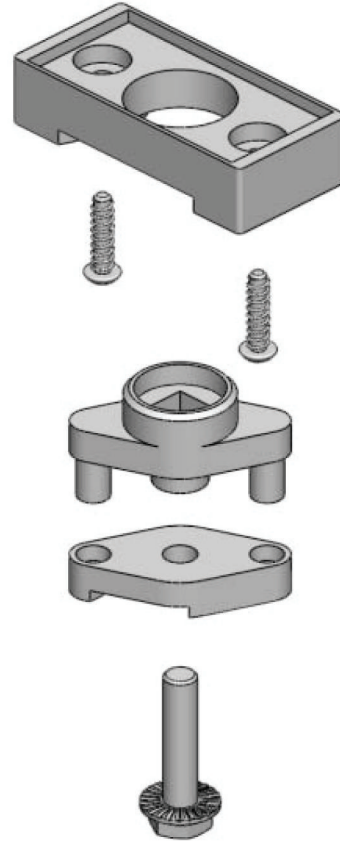

**Mb92-Y
Mb92-Z**

Mb94 Series

Quarter Turn Locks

Compression Locks & Latches

Handle Locks

Rod Control Locks

Electronic Locks

Canopy Locks, Handles & Door Stay

Hinges

9 Fold Accessories

Sealing Profiles

Fan Filter

Panel Fasteners

Sleeve & Termination

Wiring Accessories

Connectors