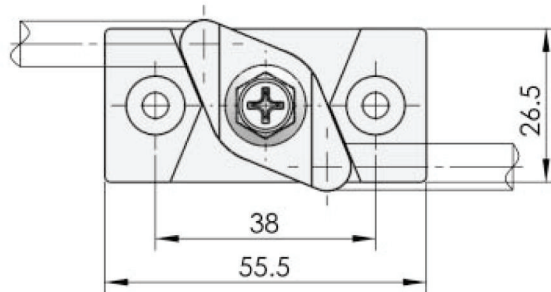

**Mb92-Y
Mb92-Z**

Mb94 Series

Quarter Turn Locks

Compression Locks & Latches

Handle Locks

Rod Control Locks

Electronic Locks

Canopy Locks, Handles & Door Stay