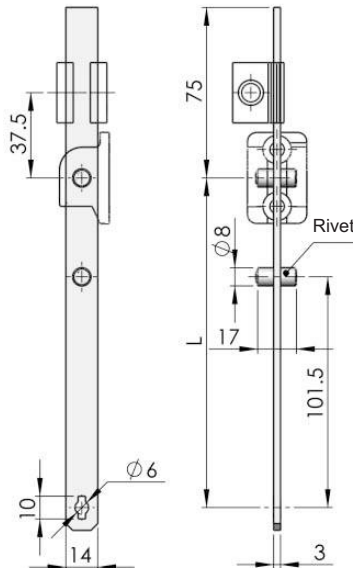

LG007-B

Zinc-plated steel, cone-round head with hole rod; with white PA roller

Please specify the rod length "L" purchase

LG010

Zinc-plated steel, flat rod, refer to accessory chart on request of accessories

Please specify the rod length "L" purchase

LG011

Zinc-plated steel, flat rod, match with RG003-2

Please specify the rod length "L" purchase

Quarter Turn Locks

Compression Locks & Latches

Handle Locks

Rod Control Locks