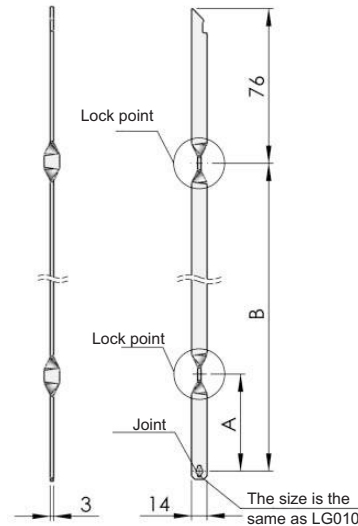

LG007-B

Zinc-plated steel, cone-round head with hole rod; with white PA roller

Please specify the rod length "L" purchase

LG010

Zinc-plated steel, flat rod, refer to accessory chart on request of accessories

Please specify the rod length "L" purchase

LG011

Zinc-plated steel, flat rod, match with RG003-2

Please specify the rod length "L" purchase

Quarter Turn Locks

Compression Locks & Latches

Handle Locks

Rod Control Locks