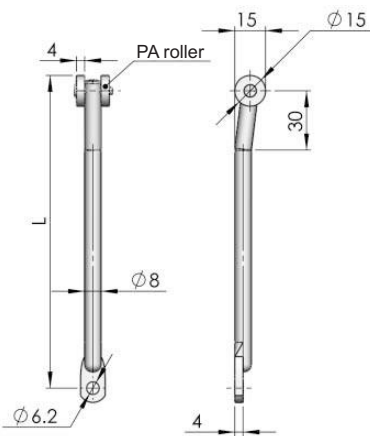

LG007-B

Zinc-plated steel, cone-round head with hole rod; with white PA roller

Please specify the rod length "L" purchase

LG010

Zinc-plated steel, flat rod, refer to accessory chart on request of accessories

Please specify the rod length "L" purchase

LG011

Zinc-plated steel, flat rod, match with RG003-2

Please specify the rod length "L" purchase

Quarter Turn Locks

Compression Locks & Latches

Handle Locks

Rod Control Locks