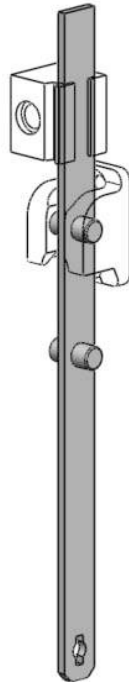

LG007-B

Zinc-plated steel, cone-round head with hole rod; with white PA roller

Please specify the rod length "L" purchase

LG010

Zinc-plated steel, flat rod, refer to accessory chart on request of accessories

Please specify the rod length "L" purchase

LG011

Zinc-plated steel, flat rod, match with RG003-2

Please specify the rod length "L" purchase

Quarter Turn Locks

Compression Locks & Latches

Handle Locks

Rod Control Locks

Electronic Locks

Canopy Locks, Handles & Door Stay

Hinges

9 Fold Accessories

Sealing Profiles

Fan Filter

Panel Fasteners

Sleeve & Termination