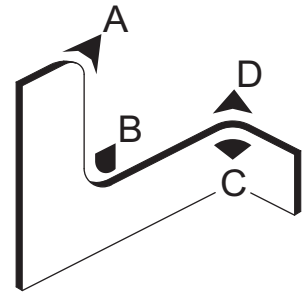

**EDGE PROTECTION PROFILES**

Self-gripping edge protection profile made of black PVC. Integrated steel strip core. Other colours are available on request.

- Quarter Turn Locks
- Compression Locks & Latches
- Handle Locks
- Rod Control Locks
- Electronic Locks
- Canopy Locks, Handles & Door Stay
- Hinges
- 9 Fold Accessories
- Sealing Profiles
- Fan Filter
- Panel Fasteners
- Sleeve & Termination
- Wiring Accessories
- Connectors

EDGE PROTECTION CLIP ON PROFILES					
Drawing	P/N	Description	Clamping range	Bending Radius (mm)	Coil Size
	APT-001	With steel strip	1.0-2.0	A=15, B=15, C=10, D=10	25 Meter
	APT-002	With steel strip	2.0-5.0	A=40, B=40, C=20, D=20	25 Meter
	APT-003	With steel strip	2.0-5.0	A=40, B=40, C=20, D=20	25 Meter
	APT-004	With steel strip	2.0-5.0	A=40, B=40, C=20, D=20	25 Meter
	APT-005	With steel strip	1.0-2.0	A=15, B=15, C=10, D=10	25 Meter
	APT-006	With steel strip	2.0-5.0	A=40, B=40, C=20, D=20	25 Meter