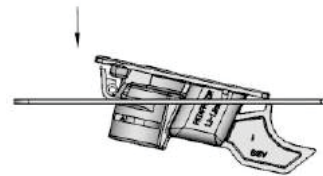

Sealing Profiles

Fan Filter

Panel Fasteners

Sleeve & Termination

Wiring Accessories

Connectors

DK725-5

Main material and finish:
black PA

Application:
90° clockwise rotate the key to open

Insert the front of the toggle to the hole and press it

Make the door in the right position

DK725-7

Main material and finish:
black PA

Application:
90° clockwise rotate the key to open