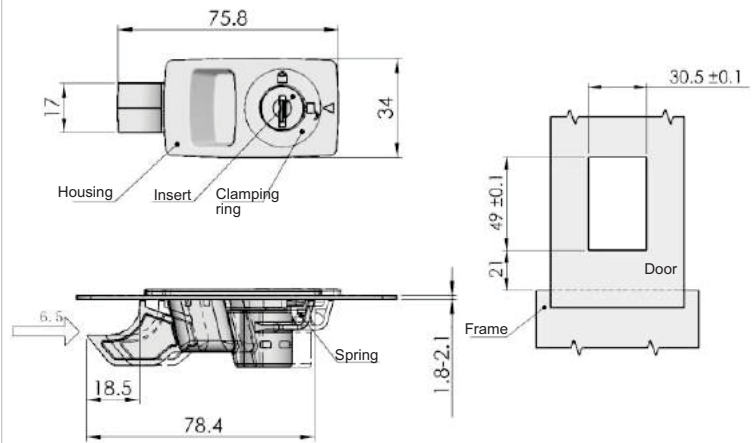

Sealing Profiles

Fan Filter

Panel Fasteners

Sleeve & Termination

Wiring Accessories

Connectors

DK725-5

Main material and finish:
black PA

Application:
90° clockwise rotate the key to open

Insert the front of the toggle to the hole and press it

Make the door in the right position

DK725-7

Main material and finish:
black PA

Application:
90° clockwise rotate the key to open