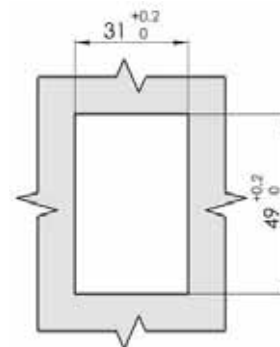

Application:
90° clockwise rotate the key to open

Insert the front of the toggle to the hole and press it

Make the door in the right position

DK725-7

Main material and finish:
black PA

Application:
90° clockwise rotate the key to open