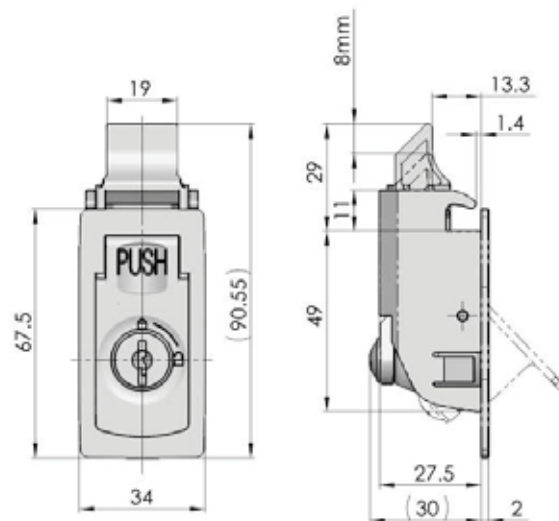

Application:
90° clockwise rotate the key to open

Insert the front of the toggle to the hole and press it

Make the door in the right position

DK725-7

Main material and finish:
black PA

Application:
90° clockwise rotate the key to open

Cut out