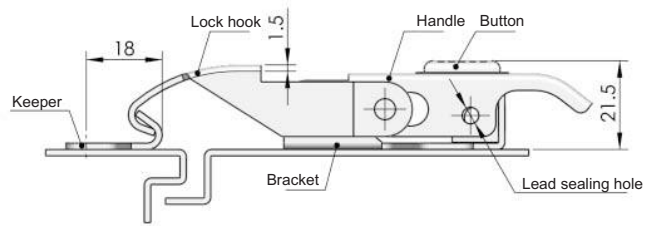

Sealing Profiles

Fan Filter

Panel Fasteners

Sleeve & Termination

Wiring Accessories

Connectors

**DK606**

**Main material and finish:**  
Zinc-plated steel

**DK609**

**Main material and finish:**  
Black rubber handle, stainless steel keeper and bracket