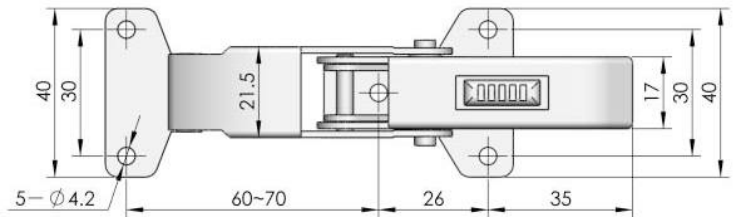

Sealing Profiles

Fan Filter

Panel Fasteners

Sleeve & Termination

Wiring Accessories

Connectors

**DK606**

**Main material and finish:**  
Zinc-plated steel