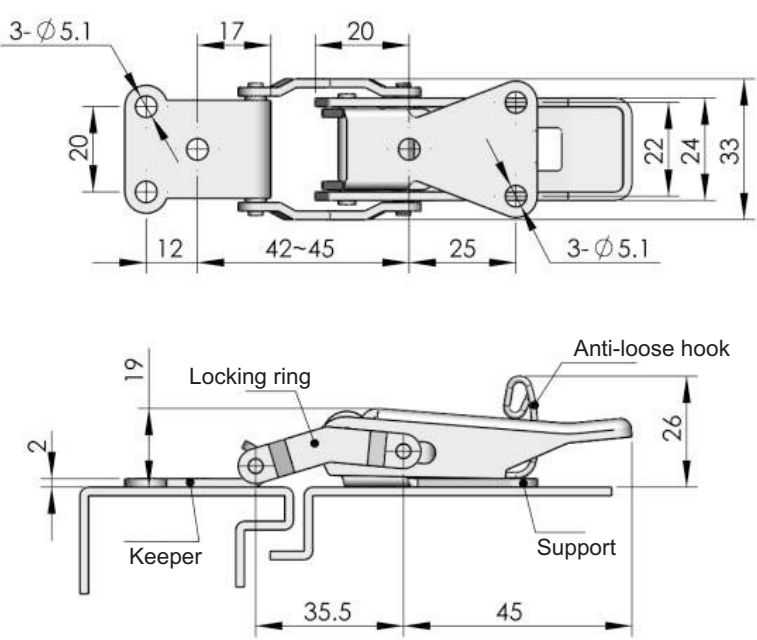

Cut out

| Specification  | Model   |
|----------------|---------|
| With insert    | DK604-1 |
| Without insert | DK604-2 |

**DK604**

**Main material and finish:**  
ZDC housing and keeper,  
stainless steel bracket

Quarter Turn Locks

Compression Locks & Latches

Handle Locks

Rod Control Locks

Electronic Locks

Canopy Locks, Handles & Door Stay

Hinges

**DK605**

**Main material and finish:**  
Mirror polished stainless steel

9 Fold Accessories

Sealing Profiles

Fan Filter

Panel Fasteners

Sleeve & Termination

Wiring Accessories

Connectors