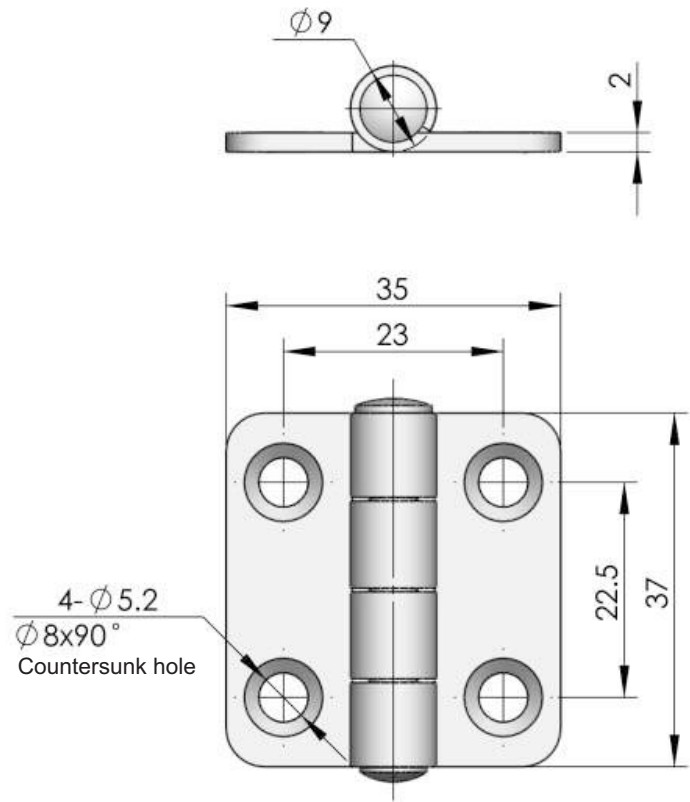

Quarter Turn Locks
Compression Locks & Latches
Handle Locks
Rod Control Locks
Electronic Locks
Canopy Locks, Handles & Door Stay
Hinges
9 Fold Accessories
Sealing Profiles
Fan Filter
Panel Fasteners
Sleeve & Termination
Wiring Accessories
Connectors

Main material and finish:
Mirror polishing stainless steel hinge

Application:
Opening angle 180°

Main material and finish:
Mirror polishing stainless steel hinge

Application:
Opening angle 180°