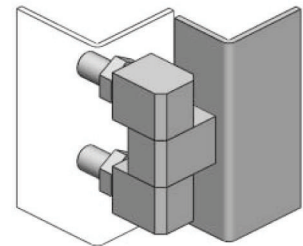

Sealing Profiles

Fan Filter

Panel Fasteners

Sleeve & Termination

Wiring Accessories

Connectors

**CL 206-3**

**Main material and finish:**  
Bright chrome plated steel hinge and gasket

**Application:**  
Opening angle 180°

**CL206-3B**

**Main material and finish:**  
ZDC hinge Bright Chrome Plated

**Application:**  
Opening angle 180°