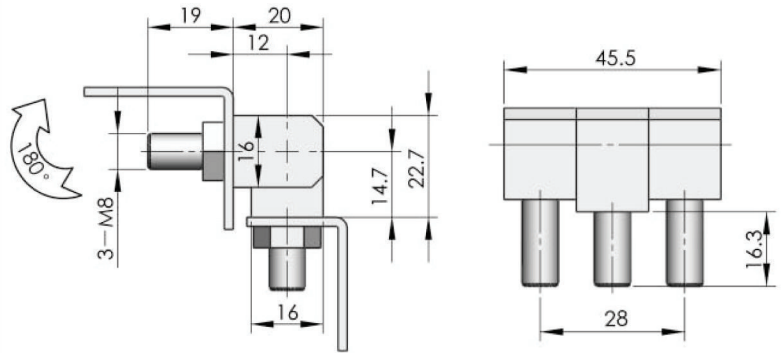

Sealing Profiles

Fan Filter

Panel Fasteners

Sleeve & Termination

Wiring Accessories

Connectors

**CL 206-3**

**Main material and finish:**  
Bright chrome plated steel hinge and gasket

**Application:**  
Opening angle 180°

**CL206-3B**

**Main material and finish:**  
ZDC hinge Bright Chrome Plated

**Application:**  
Opening angle 180°