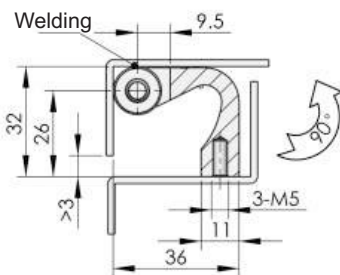

Remark: ≥ 4 size is bigger, door's open angle is bigger.

Claw shape accessory
(white zinc plating)

Pipe shape accessory
(white zinc plating)

"U" shape accessory
(white zinc plating)

"U" shape accessory
(white zinc plating)

Pipe shape accessory
(white zinc plating)

CL201-1

Main material and finish:
ZDC hinge, steel pin, accessory

Quarter Turn
Locks

Compression
Locks &
Latches

Handle
Locks

Rod Control
Locks

Electronic
Locks

Connectors

CL201-4

Main material and finish:
ZDC hinge, steel pin and
accessories