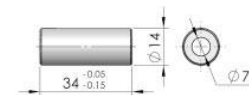

Remark: ≥ 4 size is bigger, door's open angle is bigger.

Claw shape accessory
(white zinc plating)

Pipe shape accessory
(white zinc plating)

"U" shape accessory
(white zinc plating)

"U" shape accessory
(white zinc plating)

Pipe shape accessory
(white zinc plating)

CL201-1

Main material and finish:
ZDC hinge, steel pin, accessory

Quarter Turn
Locks

Compression
Locks &
Latches

Handle
Locks

Rod Control
Locks

Electronic
Locks