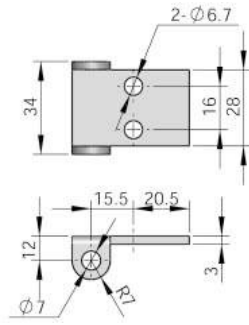

Remark: ≥ 4 size is bigger, door's open angle is bigger.

Claw shape accessory
(white zinc plating)

Pipe shape accessory
(white zinc plating)

"U" shape accessory
(white zinc plating)

"U" shape accessory
(white zinc plating)

Pipe shape accessory
(white zinc plating)

CL201-1

Main material and finish:
ZDC hinge, steel pin, accessory

Quarter Turn
Locks

Compression
Locks &
Latches

Handle
Locks

Rod Control
Locks

Electronic
Locks

Connectors

CL201-4

Main material and finish:
ZDC hinge, steel pin and
accessories