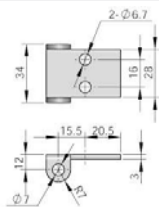

Remark: ≥ 4 size is bigger, door's open angle is bigger.

Claw shape accessory
(white zinc plating)

Pipe shape accessory
(white zinc plating)

"U" shape accessory
(white zinc plating)

"U" shape accessory
(white zinc plating)

Pipe shape accessory
(white zinc plating)

CL201-1

Main material and finish:
ZDC hinge, steel pin, accessory

Quarter Turn
Locks

Compression
Locks &
Latches

Handle
Locks

Rod Control
Locks

Electronic
Locks