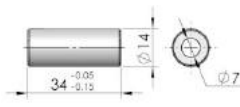

Remark: ≥ 4 size is bigger, door's open angle is bigger.

Claw shape accessory
(white zinc plating)

Pipe shape accessory
(white zinc plating)

"U" shape accessory
(white zinc plating)

"U" shape accessory
(white zinc plating)

Pipe shape accessory
(white zinc plating)

CL201-1

Main material and finish:
ZDC hinge, steel pin, accessory

Quarter Turn
Locks

Compression
Locks &
Latches

Handle
Locks

Rod Control
Locks

Electronic
Locks