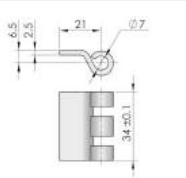

Remark: ≥ 4 size is bigger, door's open angle is bigger.

Claw shape accessory
(white zinc plating)

Pipe shape accessory
(white zinc plating)

"U" shape accessory
(white zinc plating)

"U" shape accessory
(white zinc plating)

Pipe shape accessory
(white zinc plating)

CL201-1

Main material and finish:
ZDC hinge, steel pin, accessory

Quarter Turn
Locks

Compression
Locks &
Latches

Handle
Locks

Rod Control
Locks

Electronic
Locks

Connectors

CL201-4

Main material and finish:
ZDC hinge, steel pin and
accessories