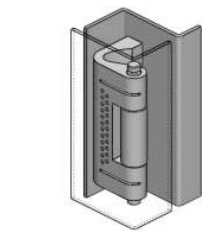

Remark: ≥ 4 size is bigger, door's open angle is bigger.

Claw shape accessory
(white zinc plating)

Pipe shape accessory
(white zinc plating)

"U" shape accessory
(white zinc plating)

"U" shape accessory
(white zinc plating)

Pipe shape accessory
(white zinc plating)

CL201-1

Main material and finish:
ZDC hinge, steel pin, accessory

Quarter Turn
Locks

Compression
Locks &
Latches

Handle
Locks

Rod Control
Locks

Electronic
Locks

Connectors

CL201-4

Main material and finish:
ZDC hinge, steel pin and
accessories