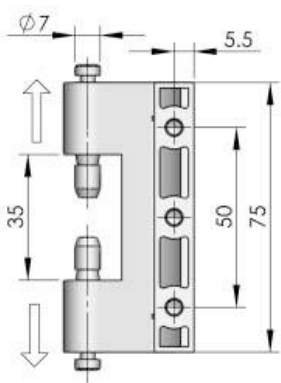

Remark: ≥ 4 size is bigger, door's open angle is bigger.

Claw shape accessory
(white zinc plating)

Pipe shape accessory
(white zinc plating)

"U" shape accessory
(white zinc plating)

"U" shape accessory
(white zinc plating)

Pipe shape accessory
(white zinc plating)

CL201-1

Main material and finish:
ZDC hinge, steel pin, accessory

Quarter Turn
Locks

Compression
Locks &
Latches

Handle
Locks

Rod Control
Locks

Electronic
Locks

Connectors

CL201-4

Main material and finish:
ZDC hinge, steel pin and
accessories