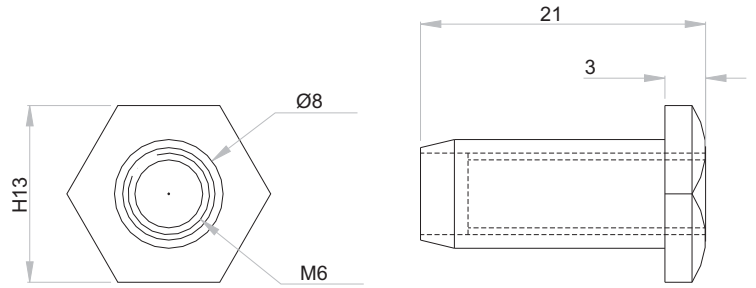

**AN-112**

**Main Material and Finish:**  
White Zinc Plated Steel Bolt with M6 Threaded.

**AN-113**

**Main Material and Finish:**  
White Zinc Plated Steel angle, Steel Plate, Steel Bracket, Steel Hex Bolt with M6 Thread, Steel Rivet.