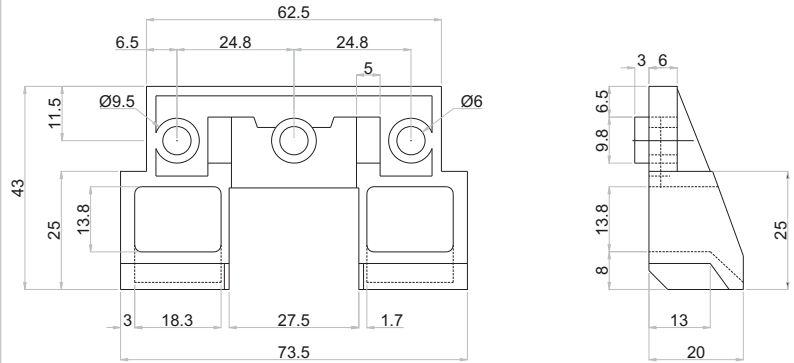

AN-109

Main Material and Finish:
ZDC fix catcher match with LG002-2. Rubber cover on request.

RG-005 1/2/3

Main Material and Finish:
ZDC fix catcher match with Locking rod and Cam.