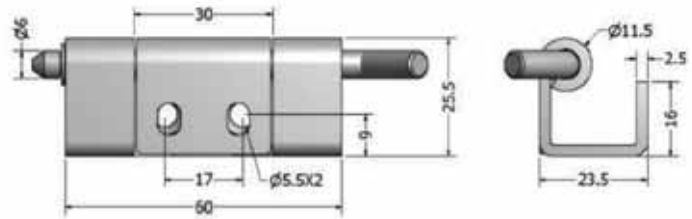

- Quarter Turn Locks
- Compression Locks & Latches
- Handle Locks
- Rod Control Locks
- Electronic Locks
- Canopy Locks, Handles & Door Stay
- Hinges**
- 9 Fold Accessories
- Sealing Profiles
- Fan Filter
- Panel Fasteners
- Sleeve & Termination
- Wiring Accessories
- Connectors

**AHG 307**

**Main material and finish:**  
White Zinc Plated Steel Hinge & Pin. Also Available In Stainless Steel.

Specification	Model
Steel	AHG 307
Stainless Steel	AHG 307-1S

**AHG 308**

**Main material and finish:**  
White Zinc Plated Steel Hinge & Pin. Also Available In Stainless Steel.