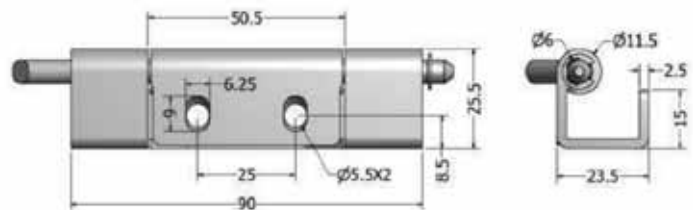

**AHG 307**

**Main material and finish:**  
White Zinc Plated Steel Hinge & Pin. Also Available In Stainless Steel.

Specification	Model
Steel	AHG 307
Stainless Steel	AHG 307-1S

**AHG 308**

**Main material and finish:**  
White Zinc Plated Steel Hinge & Pin. Also Available In Stainless Steel.

Specification	Model
Steel	AHG 308
Stainless Steel	AHG 308-1S