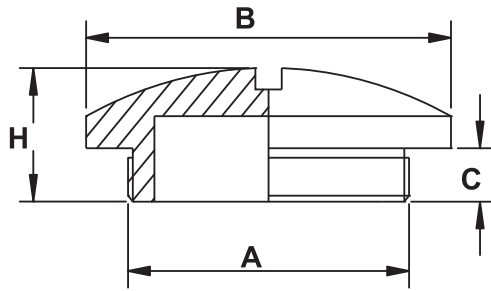

Nylon Screw Plug

Thread: Metric, PG

Material: UL approved nylon 66, fireproof class 94V-2.

Protect grade: up to IP68, using washer and in the cable range

Color: black & white

Work T.: -40°C to 100°C, 120°C in a short time.

Products characteristics: good looking.

common impregnant resistant, such as water, salty, alcohol, oil, grease and so on.

Remarks: this items comes with locknut, but not including washer.

Unit:mm

Item No		Thread	Thread O.D. A	Panel Mounting Hole	Thread Length C	Thread Length H	size B	Std. Pkg. pcs
White	Black							
SP-M								
SP-M12W	SP-M12B	M12*1.5	12	12-12.3	9	12.5	15	100PCS
SP-M16W	SP-M16B	M16*1.5	16	16-16.3	9	13	19	
SP-M18W	SP-M18B	M18*1.5	18	18-18.3	9	13	22	
SP-M20W	SP-M20B	M20*1.5	20	20-20.3	9	13	25	
SP-M22W	SP-M22B	M22*1.5	22	22-22.3	10.5	15	27	
SP-M25W	SP-M25B	M25*1.5	25	25-25.3	10.5	15.5	30	50PCS
SP-M27W	SP-M27B	M27*1.5	27	27-27.3	10.5	15.5	33	
SP-M32W	SP-M32B	M32*1.5	32	32-32.3	10.5	16	38	
SP-M40W	SP-M40B	M40*1.5	40	40-40.3	11.5	16	46	30PCS
SP-M50W	SP-M50B	M50*1.5	50	50-50.3	13.5	18	56	
SP-M63W	SP-M63B	M63*1.5	63	63-63.3	14	19	68	
NSP-PG								
SP-PG7W	SP-PG7B	PG 7	12.5	12.5-12.8	9	12.2	15	100PCS
SP-PG9W	SP-PG9B	PG 9	15.2	15.2-15.8	9	13	19	
SP-PG11W	SP-PG11B	PG 11	18.6	18.6-18.9	9	13	22	
SP-PG13.5W	SP-PG13.5B	PG 13.5	20.4	20.4-20.7	9	13	25	
SP-PG16W	SP-PG16B	PG 16	22.5	22.5-22.8	10.5	15	27	
SP-PG21W	SP-PG21B	PG 21	28.3	28.3-28.7	10.5	15	33	30PCS
SP-PG29W	SP-PG29B	PG 29	37.0	37.0-37.4	11.5	16	44	
SP-PG36W	SP-PG36B	PG 36	47.0	47.0-47.4	13.5	18	55	
SP-PG42W	SP-PG42B	PG 42	54.0	54.0-54.4	13.5	18.5	62	
SP-PG48W	SP-PG48B	PG 48	59.3	59.3-59.7	14.5	19.5	68	