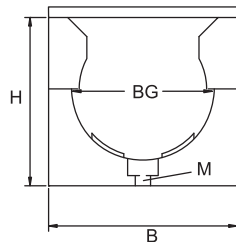

### BGH Tubing Clamp Without Cover

Material: Nylon 66/94V-2  
Color: Black.gray  
Work temperature:-40°C to 105°C  
Features: Suitable to different conduits and cables

Item No.		Suit to RCCN conduit item no BG	Conduit or cable outer dia	Width	Height	thickness	thread hole	Packing
Black	Gray			B	H	T	M	pcs
BGH-07B	BGH-07G	BG-07	10.0	30	23	12.5	M4	100
BGH-10B	BGH-10G	BG-10	13.0	30	23	12.5	M5	100
BGH-12B	BGH-12G	BG-12	15.8	30	23	12.5	M5	100
BGH-15B	BGH-15G	BG-15	18.5	35	30	15.0	M5	50
BGH-17B	BGH-17G	BG-17	21.2	35	30	15.0	M6	50
BGH-23B	BGH-23G	BG-23	28.5	42	38	16.0	M6	25
BGH-29B	BGH-29G	BG-29	34.5	51	43	16.0	M6	25
BGH-36B	BGH-36G	BG-36	42.5	61	51	16.0	M6	10
BGH-48B	BGH-48G	BG-48	54.5	74	64	19.0	M6	10

### BGS Tubing Clamp With Cober

Material: Nylon 66/94V-2  
Color: Black.gray  
Work temperature:-40°C to 105°C  
Features: Suitable to different conduits and cables

Unit:mm

Item No.		Suit to RCCN conduit item no BG	Conduit or cable outer dia	Width	Height	thickness	thread hole	Packing
Black	Gray			B	H	T	M	pcs
BGS-07B	BGS-07G	BG-07	10.0	30	26	12.5	M4	100
BGS-10B	BGS-10G	BG-10	13.0	30	26	12.5	M4	100
BGS-12B	BGS-12G	BG-12	15.8	30	26	12.5	M5	100
BGS-15B	BGS-15G	BG-15	18.5	35	33	13.3	M5	50
BGS-17B	BGS-17G	BG-17	21.2	35	33	15.0	M6	50
BGS-23B	BGS-23G	BG-23	28.5	42	43	16.0	M6	25
BGS-29B	BGS-29G	BG-29	34.5	51	46	16.5	M6	25
BGS-36B	BGS-36G	BG-36	42.5	61	55	19.0	M6	10
BGS-48B	BGS-48G	BG-48	54.5	74	69	19.0	M6	10