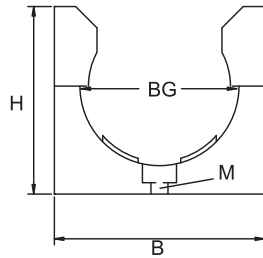

### BGH Tubing Clamp Without Cover

Material: Nylon 66/94V-2  
Color: Black.gray  
Work temperature:-40°C to 105°C  
Features: Suitable to different conduits and cables

Item No.		Suit to RCCN conduit item no BG	Conduit or cable outer dia	Width	Height	thickness	thread hole	Packing
Black	Gray			B	H	T	M	pcs
BGH-07B	BGH-07G	BG-07	10.0	30	23	12.5	M4	100
BGH-10B	BGH-10G	BG-10	13.0	30	23	12.5	M5	100
BGH-12B	BGH-12G	BG-12	15.8	30	23	12.5	M5	100
BGH-15B	BGH-15G	BG-15	18.5	35	30	15.0	M5	50
BGH-17B	BGH-17G	BG-17	21.2	35	30	15.0	M6	50
BGH-23B	BGH-23G	BG-23	28.5	42	38	16.0	M6	25
BGH-29B	BGH-29G	BG-29	34.5	51	43	16.0	M6	25
BGH-36B	BGH-36G	BG-36	42.5	61	51	16.0	M6	10
BGH-48B	BGH-48G	BG-48	54.5	74	64	19.0	M6	10

### BGS Tubing Clamp With Cober

Material: Nylon 66/94V-2  
Color: Black.gray  
Work temperature:-40°C to 105°C  
Features: Suitable to different conduits and cables

Unit:mm

Item No.		Suit to RCCN conduit item no BG	Conduit or cable outer dia	Width	Height	thickness	thread hole	Packing
Black	Gray			B	H	T	M	pcs
BGS-07B	BGS-07G	BG-07	10.0	30	26	12.5	M4	100
BGS-10B	BGS-10G	BG-10	13.0	30	26	12.5	M4	100
BGS-12B	BGS-12G	BG-12	15.8	30	26	12.5	M5	100
BGS-15B	BGS-15G	BG-15	18.5	35	33	13.3	M5	50
BGS-17B	BGS-17G	BG-17	21.2	35	33	15.0	M6	50
BGS-23B	BGS-23G	BG-23	28.5	42	43	16.0	M6	25
BGS-29B	BGS-29G	BG-29	34.5	51	46	16.5	M6	25
BGS-36B	BGS-36G	BG-36	42.5	61	55	19.0	M6	10
BGS-48B	BGS-48G	BG-48	54.5	74	69	19.0	M6	10