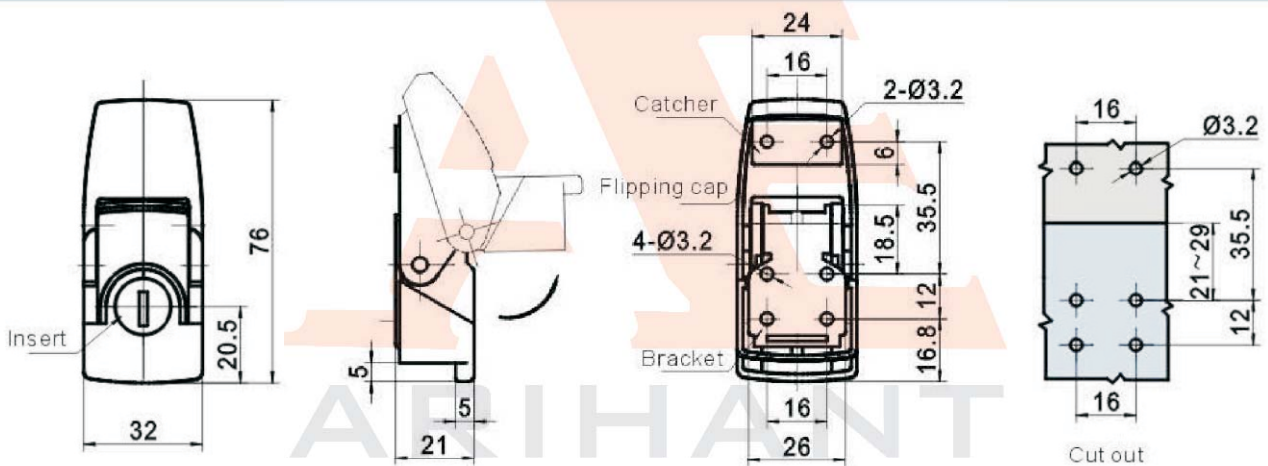

DKS

Main material and finish: ZDC housing, cap and catcher; Stainless steel bracket.
Remarks: Default Key K08.

DKS-2	Without insert
● DKS-1	With insert
CODE	SPECIFICATION