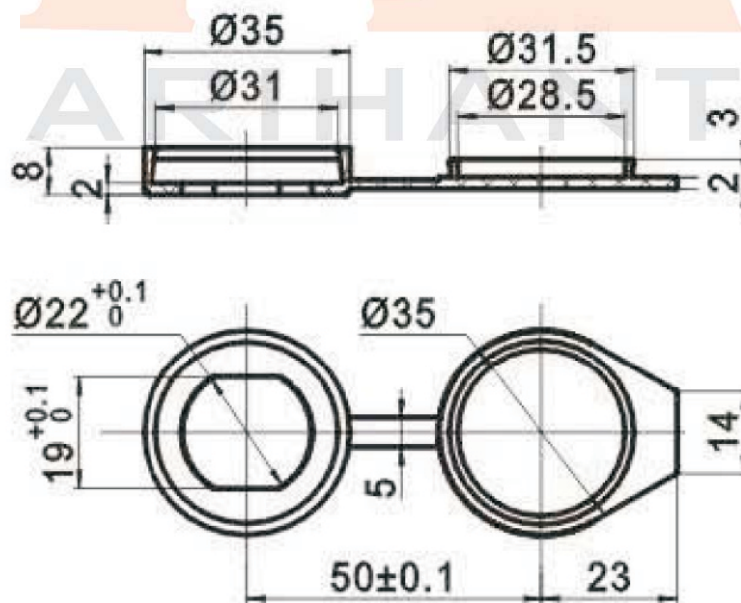

WP001

Black PA waterproof cap