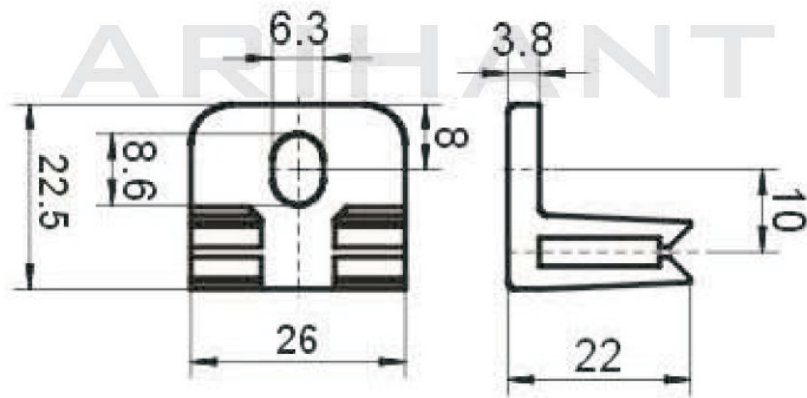

RG001-4

Black PA guide , fix with M6X12 weld screw.