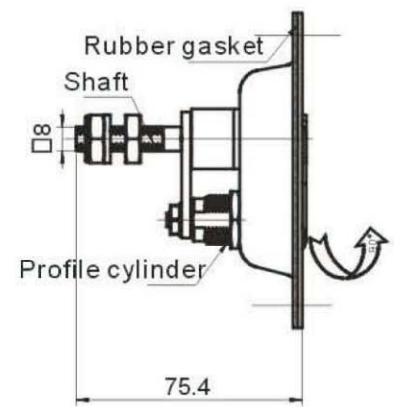

MS871

NEW

MS871-1

MS871-2

Cut out

Main material and finish:

Mirror-polish stainless steel panel;
Bright chrome plated ZDC handle;
Stainless steel shaft.

Remarks: Default key K15-5A.

| | |
|-----------|----------------|
| MS871-2 | Without insert |
| ● MS871-1 | With insert |
| MODEL | INSERT |