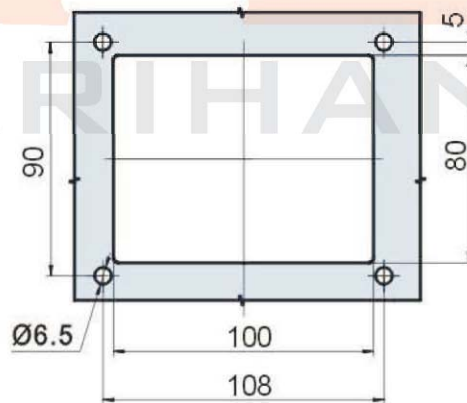

MS871

NEW

MS871-1

MS871-2

Cut out

Main material and finish:

Mirror-polish stainless steel panel;
Bright chrome plated ZDC handle;
Stainless steel shaft.

Remarks: Default key K15-5A.