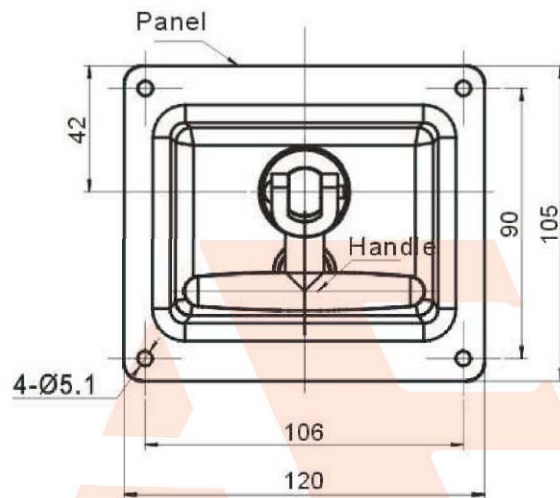

MS871

NEW

MS871-1

MS871-2

Cut out

Main material and finish:

Mirror-polish stainless steel panel;
Bright chrome plated ZDC handle;
Stainless steel shaft.

Remarks: Default key K15-5A.