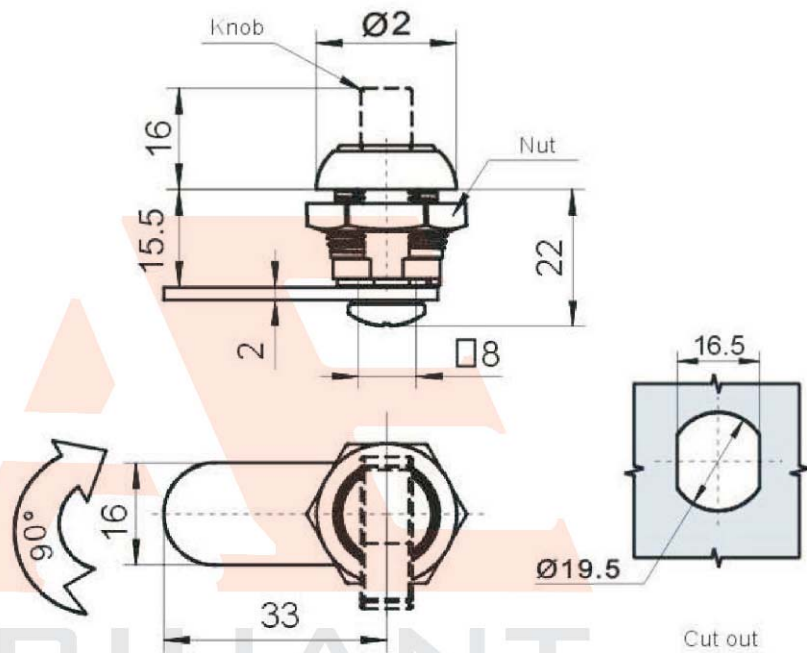

MS745-1
MS745-2

MS745-1

MS745-2

Main material and finish: Bright chrome-plated ZDC housing; zinc-plated steel cam.
Remarks: Default key K08.

MS745-2	With knob
MS745-1	With insert
CODE	SPECIFICATION