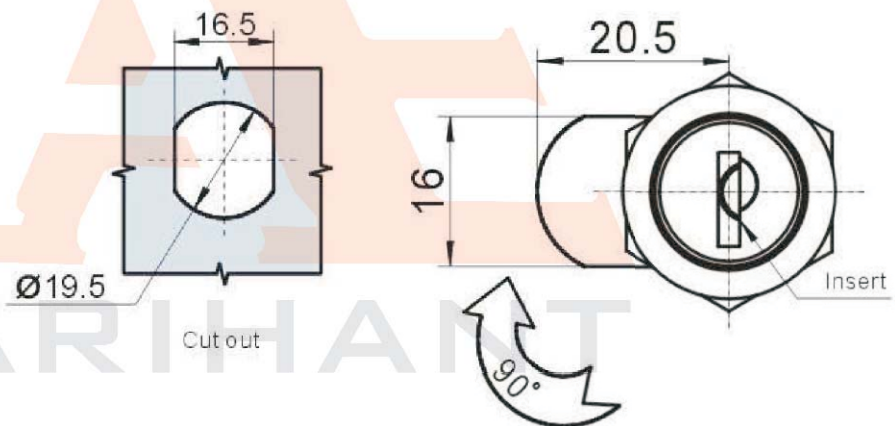

MS744

NEW

**Main material and finish:** Bright chrome-plated ZDC housing; zinc-plated steel cam.

**Remarks:** Default key K18.