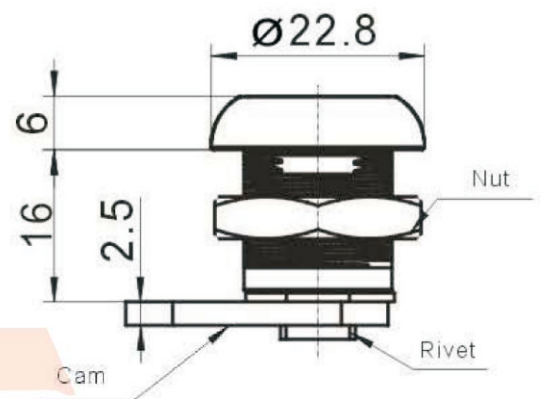

MS744

NEW

**Main material and finish:** Bright chrome-plated ZDC housing; zinc-plated steel cam.

**Remarks:** Default key K18.