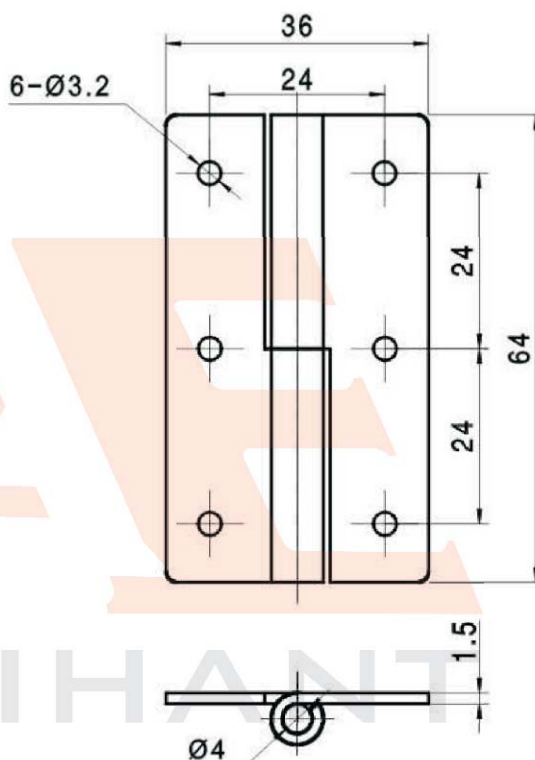

CL253-7

CL253-7-Z

Material and finish: Stainless steel hinge.

CL253-7-Z	LH
CL253-7-Y	RH
MODEL	SPECIFICATION