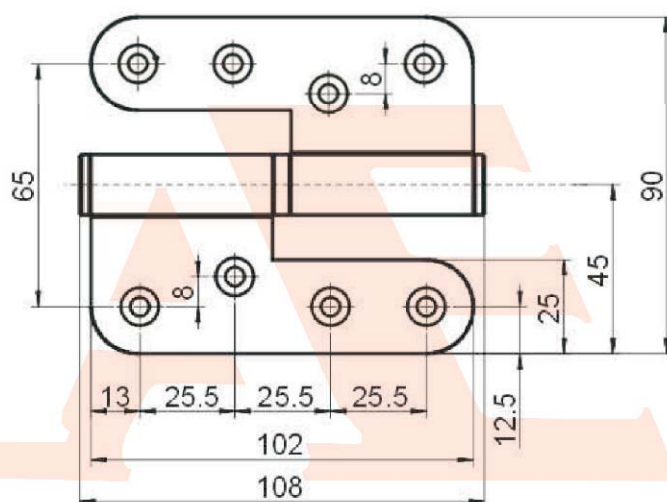

CL249

NEW

**Main material and finish:** Stainless steel hinge.

CL249-1B-Z	Stainless steel	Polishing
CL249-1B-Y	Stainless steel	Polishing
CL249-1-Z	Zinc-plated steel	Zinc plated
● CL249-1-Y	Zinc-plated steel	Zinc plated
CODE	MATERIAL	FINISH