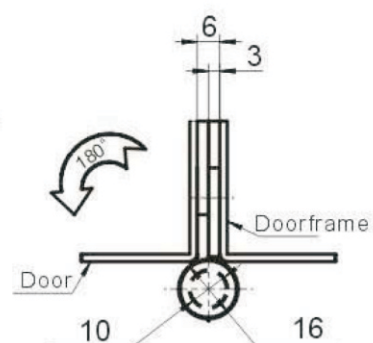

CL249

NEW

**Main material and finish:** Stainless steel hinge.

CL249-1B-Z	Stainless steel	Polishing
CL249-1B-Y	Stainless steel	Polishing
CL249-1-Z	Zinc-plated steel	Zinc plated
● CL249-1-Y	Zinc-plated steel	Zinc plated
CODE	MATERIAL	FINISH