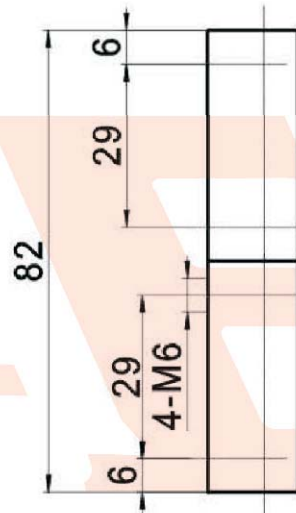

CL204-3A

Main material and finish: Mirror polish stainless steel hinge.

Example of application