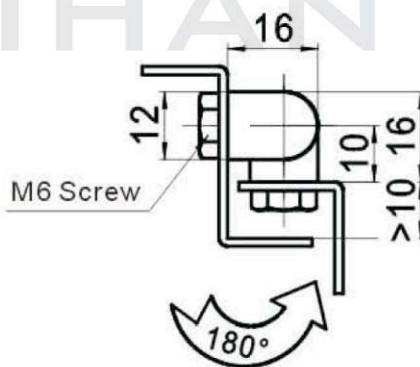

CL204-3A

Main material and finish: Mirror polish stainless steel hinge.

Example of application