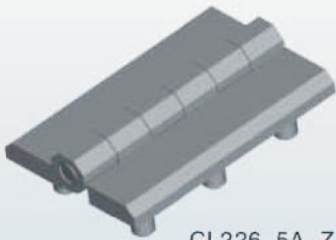

CL226-5A

NEW

CL226-5A-Y

CL226-5A-Z

Main material and finish: Black powder coated ZDC hinge.