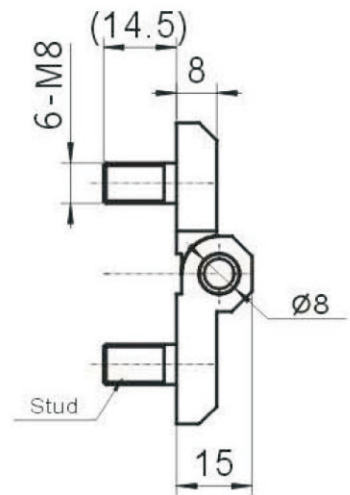

CL226-5A

NEW

CL226-5A-Y

CL226-5A-Z

Main material and finish: Black powder coated ZDC hinge.