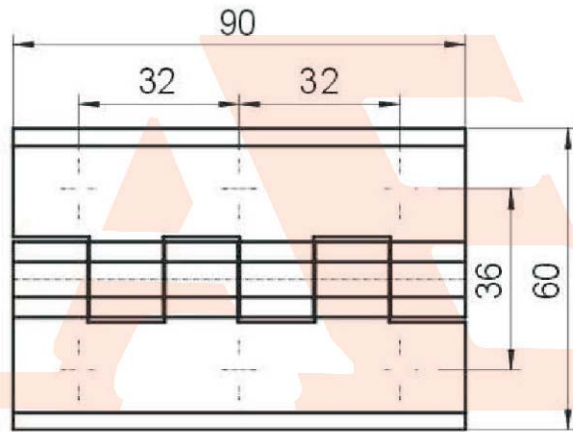

CL226-5A

NEW

CL226-5A-Y

CL226-5A-Z

Main material and finish: Black powder coated ZDC hinge.