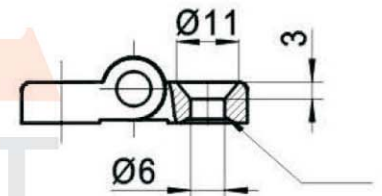

CL209

CL209-1

CL209-2

CL209-1

CL209-2 (countersunk style)

Main material and finish: Bright chrome plated ZDC hinge with studs.