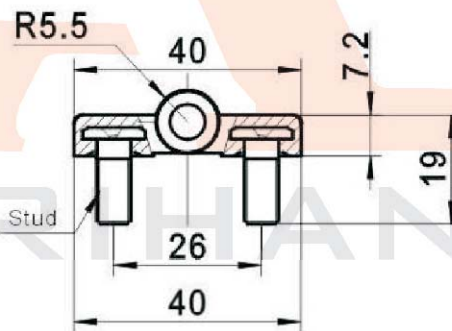

CL209

CL209-1

CL209-2

CL209-1

CL209-2 (countersunk style)

Main material and finish: Bright chrome plated ZDC hinge with studs.