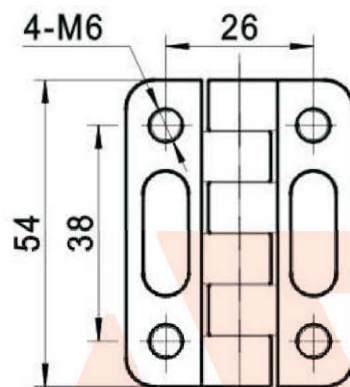

CL209

CL209-1

CL209-2

CL209-1

CL209-2 (countersunk style)

Main material and finish: Bright chrome plated ZDC hinge with studs.