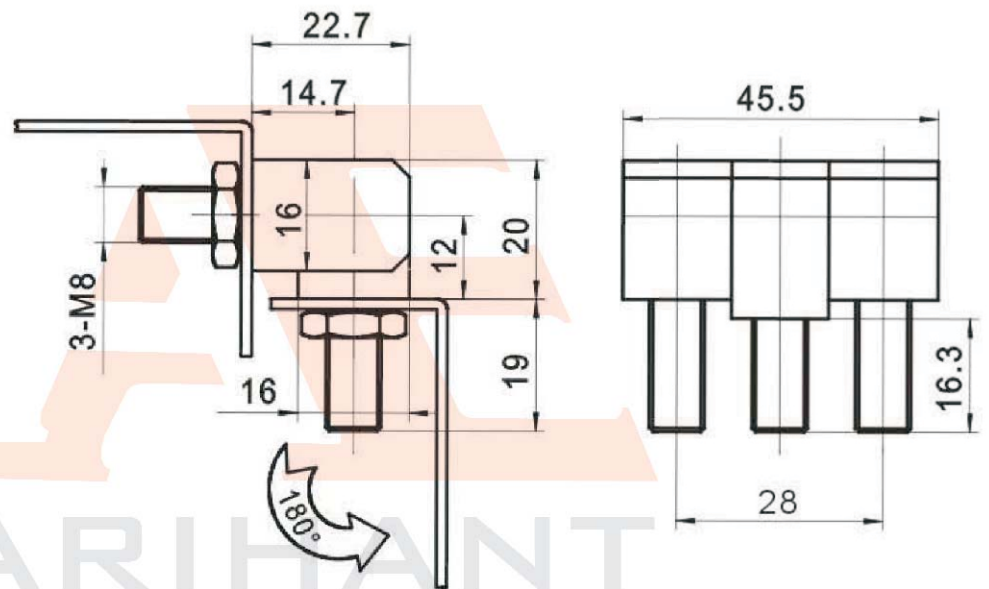

CL206-3

Main material and finish: Bright chrome plated steel hinge, zinc plated steel washer and shaft.