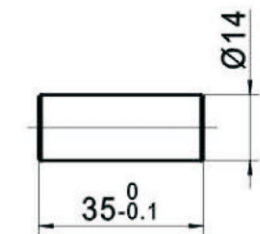

CL201-5

Claw shape accessory

Pipe shape accessory

Main material and finish: Sand-blast ZDC hinge; Zinc plated steel shaft and accessories.