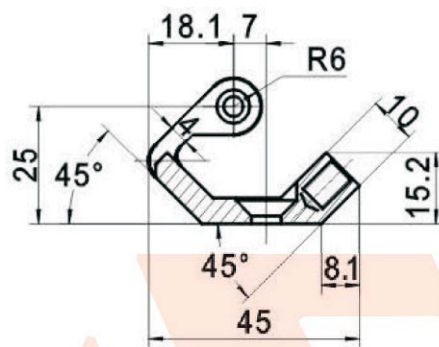

CL201-5

Claw shape accessory

Pipe shape accessory

Main material and finish: Sand-blast ZDC hinge; Zinc plated steel shaft and accessories.