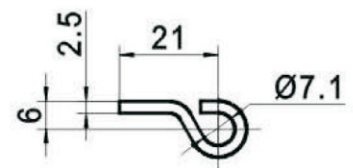

CL201-5

Claw shape accessory

Pipe shape accessory

Main material and finish: Sand-blast ZDC hinge; Zinc plated steel shaft and accessories.