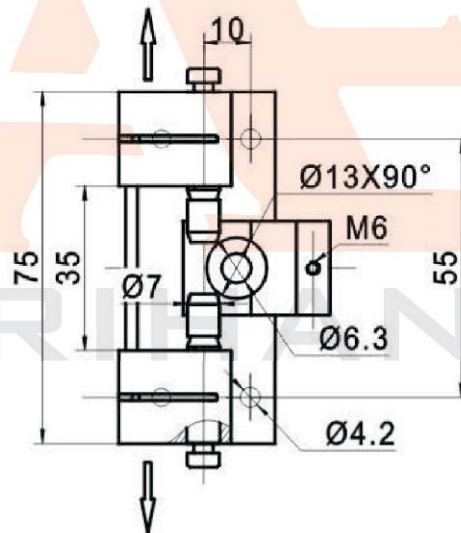

CL201-5

Claw shape accessory

Pipe shape accessory

Main material and finish: Sand-blast ZDC hinge; Zinc plated steel shaft and accessories.