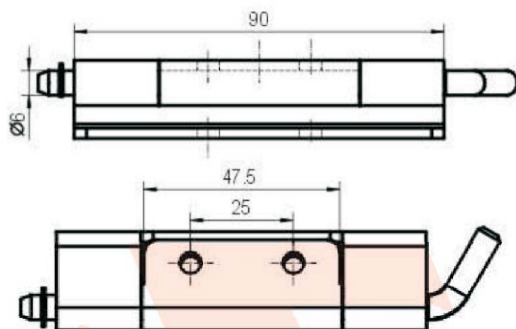

CL283

CL283-1

CL283-4

CL283-2

Material and finish: Stainless steel hinge.

CL283-2	33.5	21	14.5
CL283-1	27.5	16.5	11
CODE	A	B	C
SPECIFICATION			