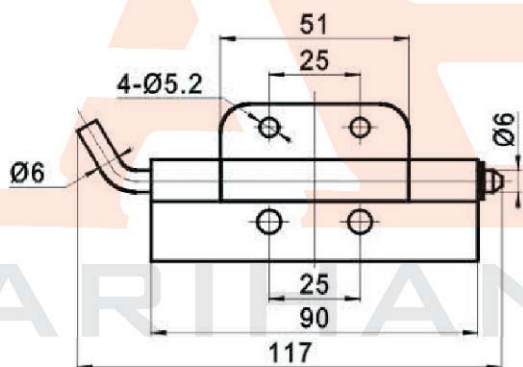

CL283

CL283-1

CL283-4

CL283-2

Material and finish: Stainless steel hinge.

CL283-2	33.5	21	14.5
CL283-1	27.5	16.5	11
CODE	A	B	C
SPECIFICATION			