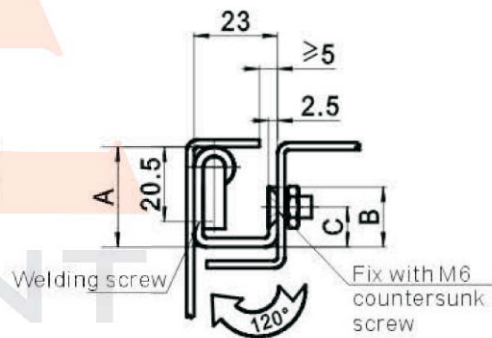

CL283

CL283-1

CL283-4

CL283-2

Material and finish: Stainless steel hinge.

CL283-2	33.5	21	14.5
CL283-1	27.5	16.5	11
CODE	A	B	C
SPECIFICATION			