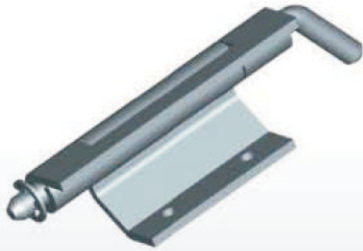

CL248

NEW

Main material and finish: Zinc plated steel hinge.