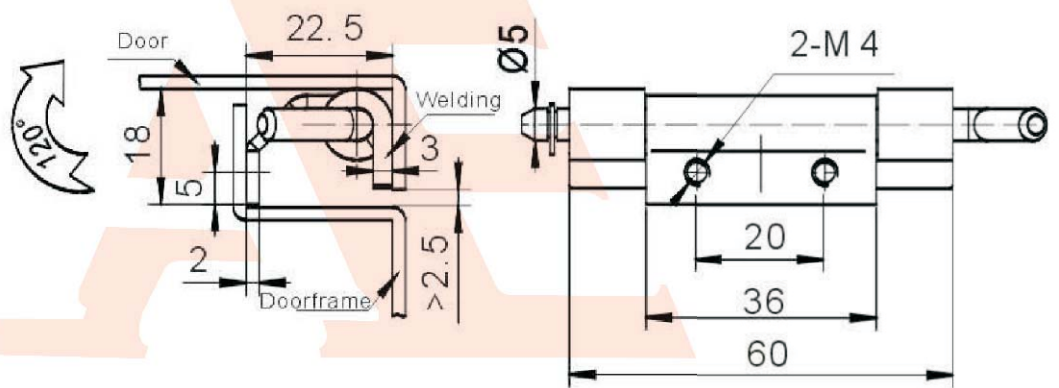

CL248

NEW

Main material and finish: Zinc plated steel hinge.