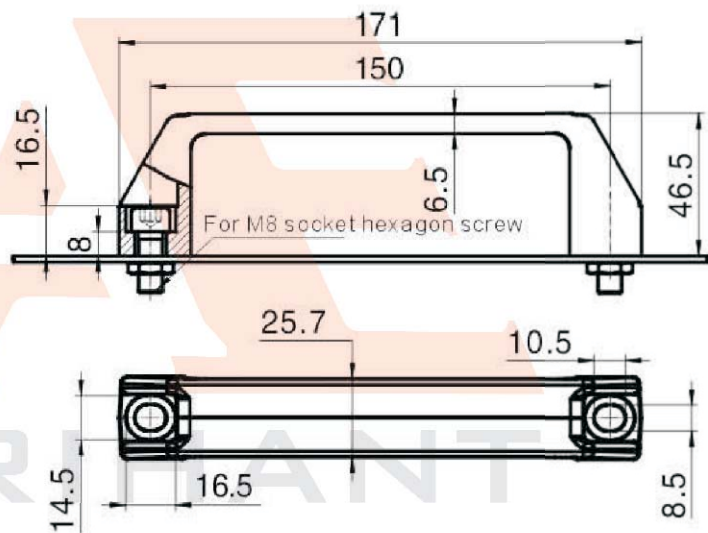

LS522

Main material and finish: Black plastic handle.

LS522